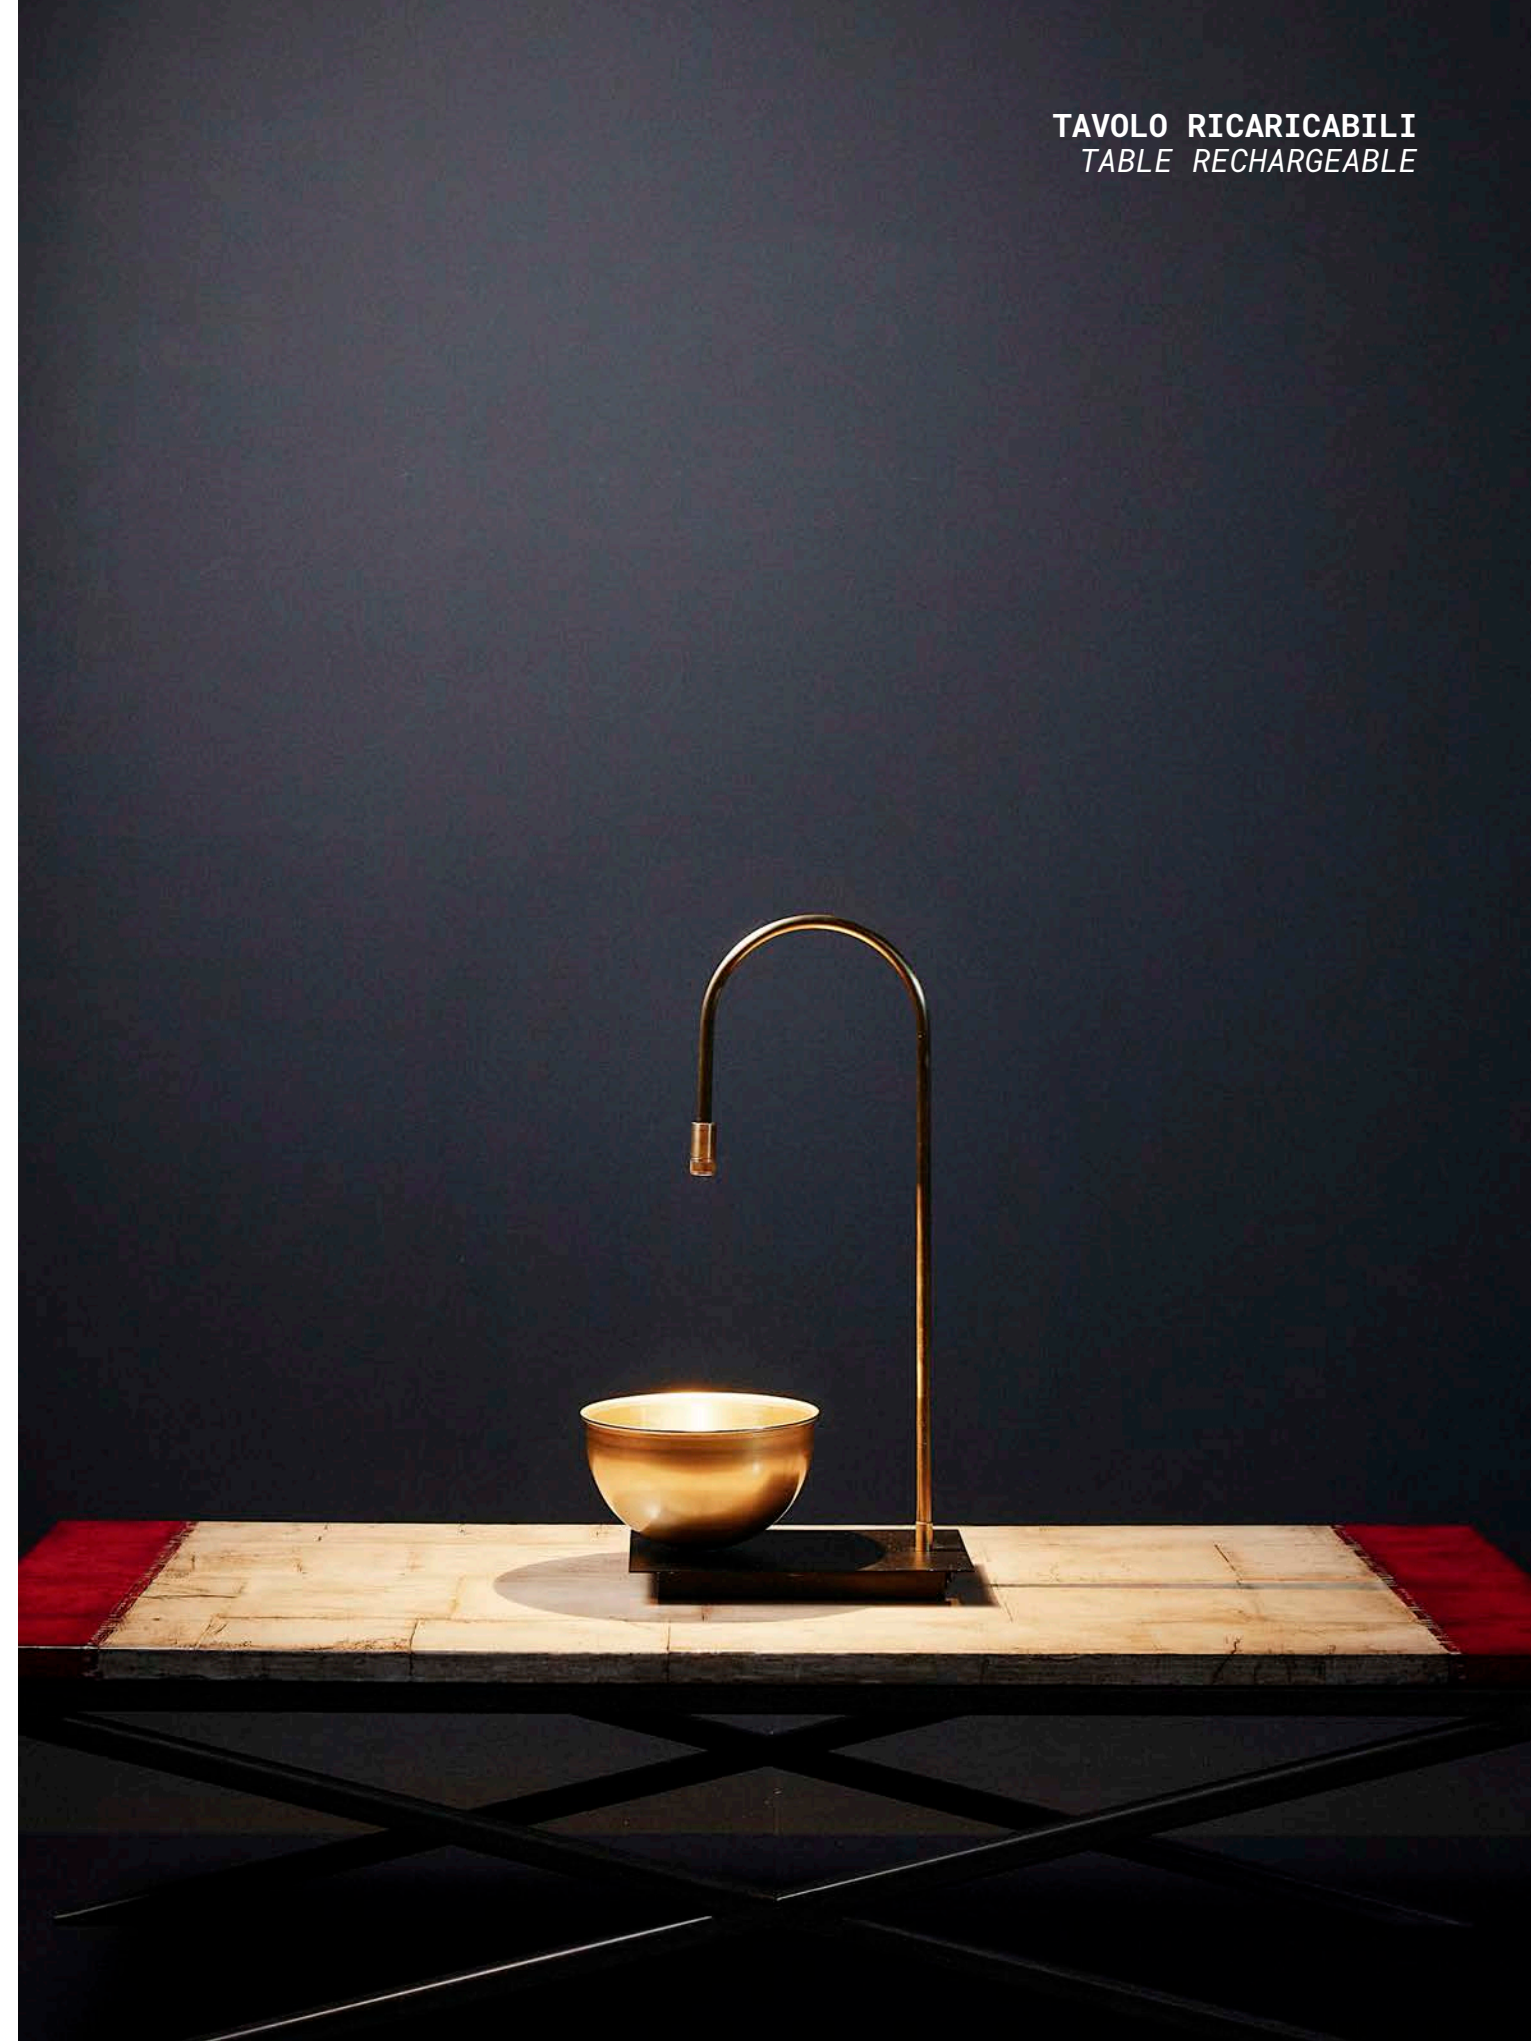

FONTANA ZEN

Lampada a batteria da tavolo in ottone naturale, base in ferro in zincatura e verniciatura nero opaco, accensione su base, LED dimmerabile luce calda, batteria ricaricabile 3.6V, caricatore incluso, ricarica 10 ore - durata 7 ore al massimo della luminosità.

Rechargeable table lamp in natural brass, galvanized base in matte black painted, ignition on base, dimmable warm white LED, rechargeable 3.6V battery, charger included, 10 hours recharge - 7 hours length at max power.