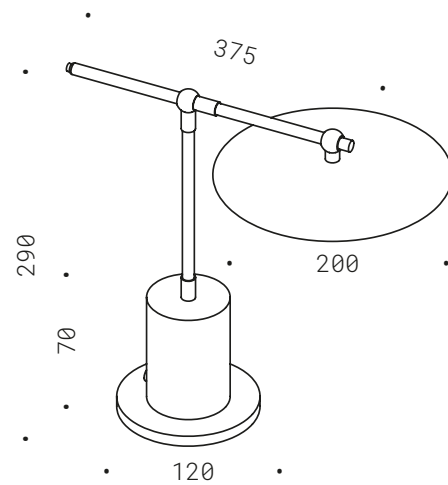

50.021
LED singolo 350mA 1W
DIM. 2700K 140Lm
CE ◊ IP44

ISOLA

Lampada a batteria da tavolo in ottone brunito, base in ferro in zincatura e verniciatura ottone brunito, accensione su stelo orizzontale, LED dimmerabile luce calda, batteria ricaricabile 3.6V, caricatore incluso, ricarica 10 ore - durata 7 ore al massimo della luminosità.

Rechargeable table lamp in burnished brass, galvanized base in burnished brass painted, ignition on horizontal rod, dimmable warm white LED, rechargeable 3.6V battery, charger included, 10 hours recharge - 7 hours length at max power.