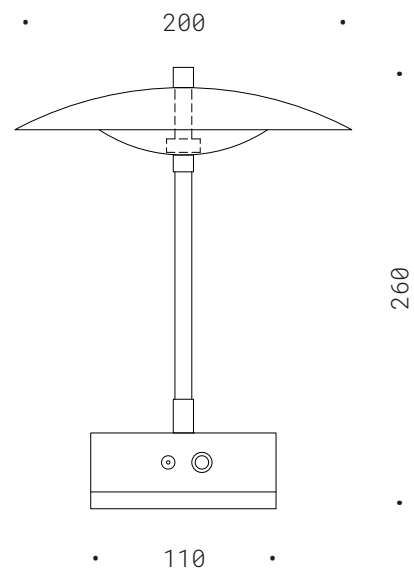

50.028
LED 250mA 3,5W
DIM. 2700K 250Lm
CE IP40

PIATTINO

Lampada a batteria da tavolo con base tonda acidata scura, piattino curvato in ottone brunito materico con interno verniciato bianco opaco, asta in ottone, LED indiretto luce calda, dimmerabile a pulsante, caricatore a spina.

Rechargeable table lamp in iron in dark etched finish, curved plate in burnished materic brass finish with matte white painted inside, brass details, LED for indirect warm light, dimmable button, charger included.