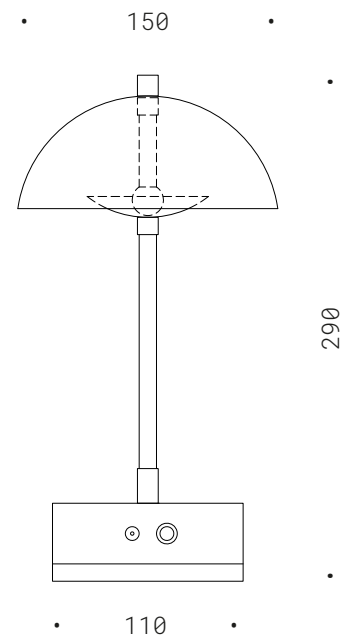

50.027
LED 250mA 3,5W
DIM. 2700K 250Lm
CE IP40

CUPOLA

Lampada a batteria da tavolo con base tonda in verniciatura nero, mezza sferetta in ottone naturale con interno verniciato bianco opaco, particolari ottone, LED indiretto luce calda, dimmerabile a pulsante, caricatore a spina.

Rechargeable table lamp in iron in matte black painted finish, bowl in natural brass finish with matte white painted inside, brass details, LED for indirect light, dimmable button, charger included.

TAVOLO RICARICABILI
TABLE RECHARGEABLE