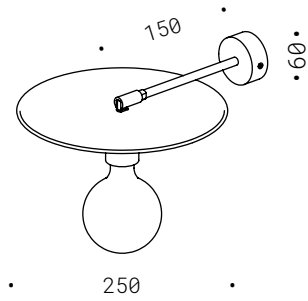

MEXICAL 250

70.042
E27 - 230V
CE IP20