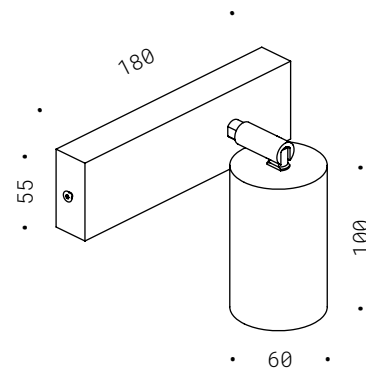

**BICCHIERE TONDO
SU RETTANGOLO**

70.093
GU10 - 230V
CE ⚡ IP20

Lampadina non inclusa
Bulb not included