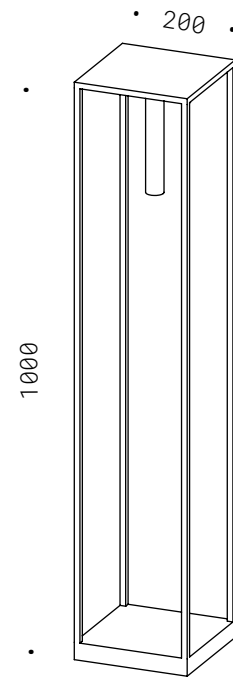

30.033
LED trittico 350mA 3W
2700K 400Lm
CE IP65