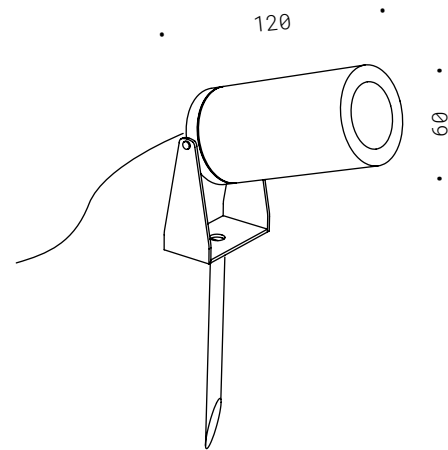

70.081.MAXI
GU10 230V 7W
DIM. 2700K 510Lm
CE IP65

Picchetto inserito nel terreno
Peg inserted into the ground

SPOT MAXI

Corpo in alluminio in verniciatura ferro, orientabile, lampadina LED inclusa.

Aluminium, matte iron painted, adjustable, LED bulb included.