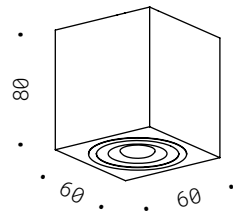

CUBETTO CON MOLLE
70.045.C
GU10 - 230V
CE ⚡ IP20
*Adatto per cartongesso
*Suitable for plasterboard

100X100X150
70.045.15
GU10 - 230V
CE ⚡ IP20