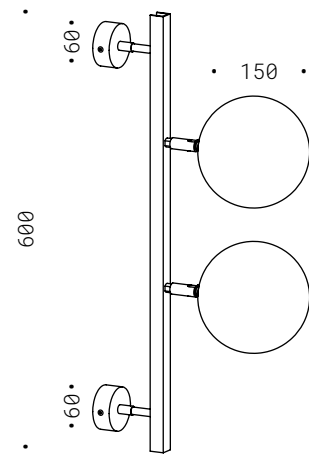

70.086
E14 230V 5W
DIM. 2700K 470Lm
CE  IP20

031

SFERA 2X SU MANIGLIA

Corpo in ottone naturale, sfere decorative biancolatte orientabili, lampadine LED incluse.

Natural brass, adjustable white decorative spheres, LED bulbs included.