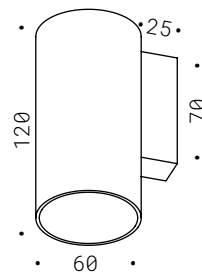

MONOEMISSIONE
70.023.PA.1X
GU10 - 230V
CE ⚡ IP20