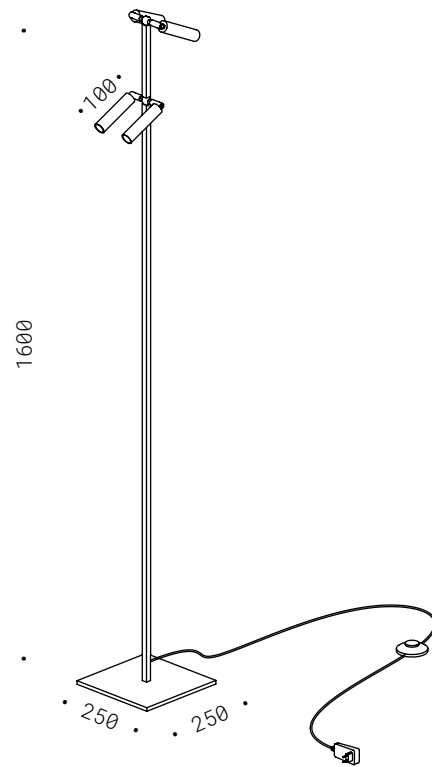

30.025
LED trittico 12V 4,5W
2700K 420Lm
CE ☐ IP20

031

Corpo in ottone naturale, quattro cilindri orientabili, LED luce calda, base in verniciatura ottone satinato, alimentatore a spina incluso.

Natural brass, four adjustable cylinders, warm white LED, base in satin brass painted, plug-in transformer included.