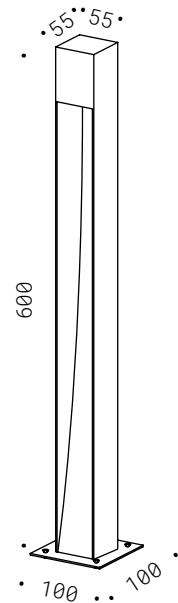

FUORI TERRA MINI

30.030
LED 500mA
2700/3000K 210Lm
CE IP65

FUORI TERRA MAXI

30.031
LED 500mA
2700/3000K 210Lm
CE IP65