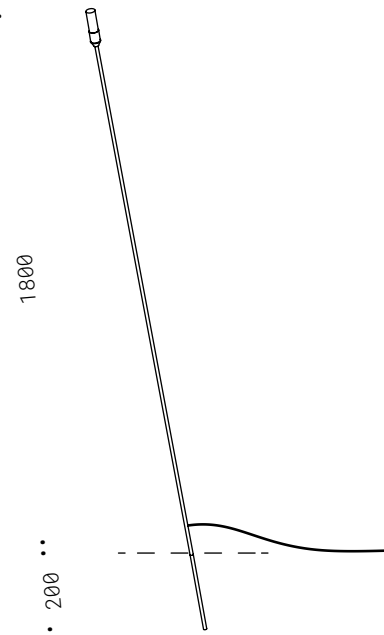

70.084
LED singolo 350mA 1W
2700K 140Lm
CE IP65