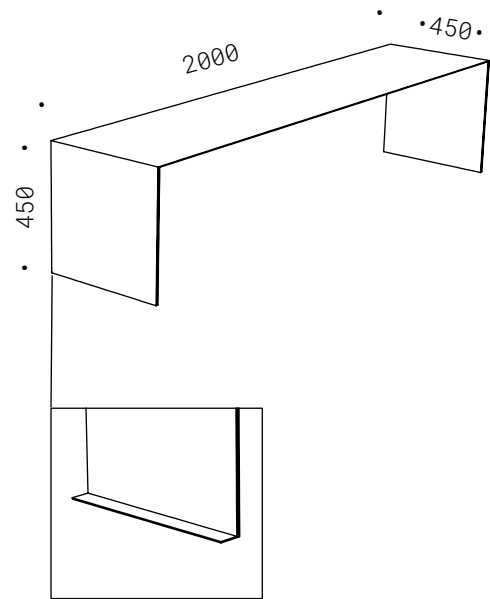

struttura in appoggio
layed structure

70.082
stripLED 12V 9,6W/m 2700K
900Lm/m
CE IP65

*Su richiesta: struttura con fissaggio antivandalo
*On request: fixed structure

SEDUTA LUNGA

Corpo in acciaio corten, stripLED luce calda, alimentatore incluso da installare remoto.

Corten steel, warm white stripLED, transformer included to be installed separately.