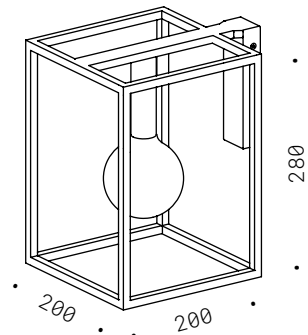

Neoprene electric wire, eight lamp holders, warm white LED, transparent decorative glasses, hooks, transformer included to be installed separately.

NIUDA RILUCE

70.008.R

LED trittico 500mA 6W
2700K 500Lm