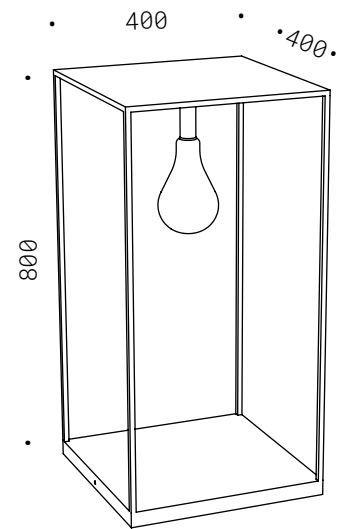

70.008.MAXI
LED trittico 500mA 6W
2700K 500Lm
CE IP65

NIUDA APPOGGIO

Corpo in ferro in zincatura e verniciatura ferro, LED luce calda, vetro decorativo trasparente, forma pera, driver incluso da installare remoto.

Iron, galvanized structure, matte iron painted, warm white LED, pear-shaped transparent decorative glass, driver included to be installed separately.

ESTERNO
OUTDOOR

Ristorante San Vigilio, Bergamo
Ph. Stefano Borghesi