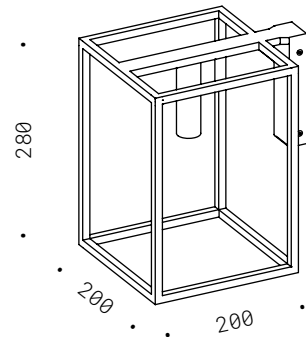

NIUDA LED

70.008

LED trittico 500mA 6W
2700K 500Lm

CE IP65