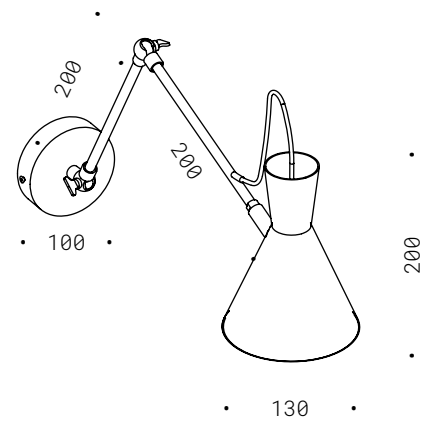

70.053
GU10 - 230V
CE IP20

IMBUTO

Corpo in ferro ed alluminio in finitura acidatura scura, cappello orientabile con interno oro aranciato. Lampadina non inclusa.

Iron and aluminium, dark etched finish, adjustable hat with orange gold internal. Bulb not included.

PARETE/SOFFITTO
WALL/CEILING