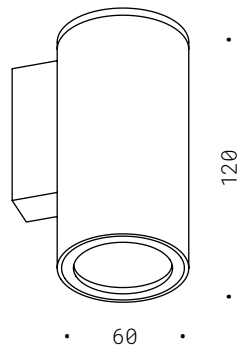

*Inox steel, warm white LED, plasterboard installation.
On request: accessories for inground installation.

**BICCHIERE TONDO
PARETE CON VETRO**

70.023.PA.EST
GU10 230V
CE  IP44

**BICCHIERE TONDO
CON BASETTA E VETRO**