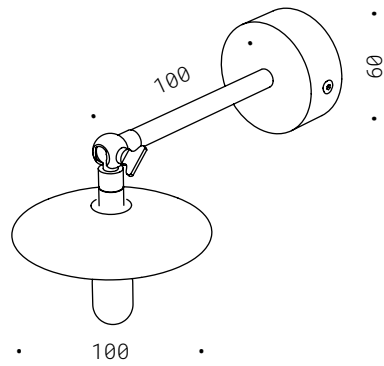

CIVICO CERAMICA

Corpo in ceramica lavorato a mano, LED luce calda, driver incluso da installare remoto.

Ceramic handmade, warm white LED, driver included to be installed separately.

70.007
E14 12V 25W
2500K 220Lm
CE  IP20