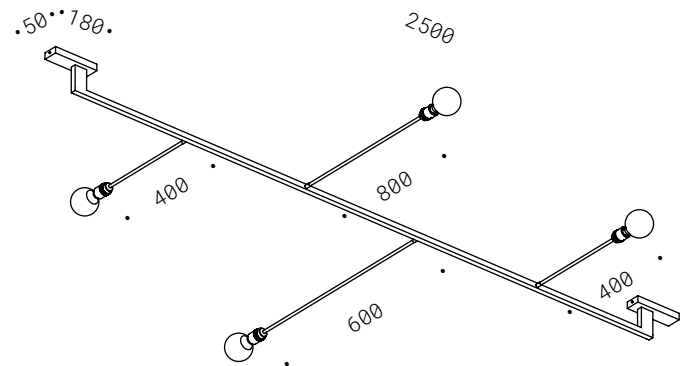

LA SCALA

70.051
E27 - 230V
CE ⚡ IP20

LA SCALETTA

70.050
E27 - 230V
CE ⚡ IP20

LA SCALA / LA SCALETTA

Corpo in ferro nero con saldature smerigliate, elementi orizzontali.
Lampadine non incluse.

Raw black iron with sanded welds, horizontal elements. Bulbs not included.

PARETE/SOFFITTO
WALL/CEILING