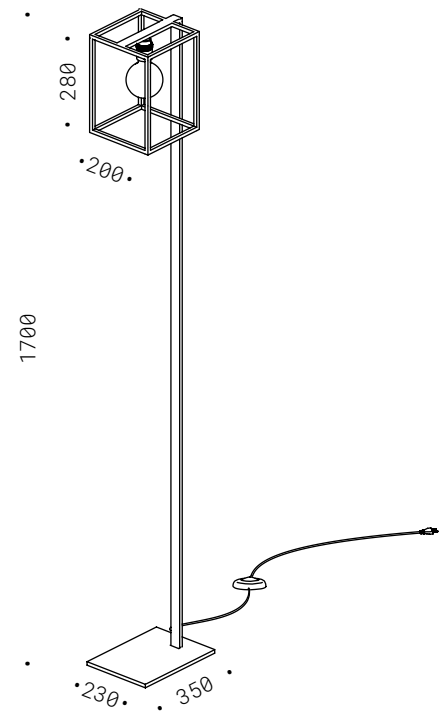

30.009
E27 - 230V
CE ⚡ IP20

NIUDA

Corpo in ferro nero con saldature smerigliate, dimmer passacavo.
Lampadina non inclusa.

Raw black iron with sanded welds, dimmer. Bulb not included.