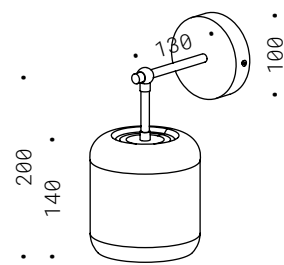

BIANCO
WHITE