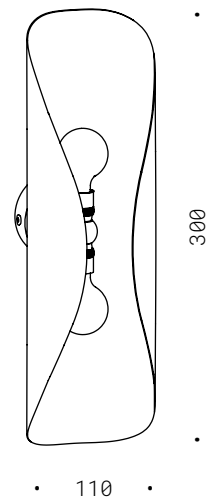

70.067
E14 230V 5W
DIM. 2700K 470Lm
CE IP20

031

PIEGA

Corpo in ferro ed alluminio in finitura acidatura scura, interno oro aranciato, particolari in ottone, lampadine LED incluse.

Iron and aluminium, dark etched finish, orange gold internal, brass details, LED bulbs included.

PARETE / SOFFITTO
WALL / CEILING

031

Progetto Arch. Stefano Toscano e Valentina Pelizzetti, locale Poormanger, Torino
Ph. Simone Cocco