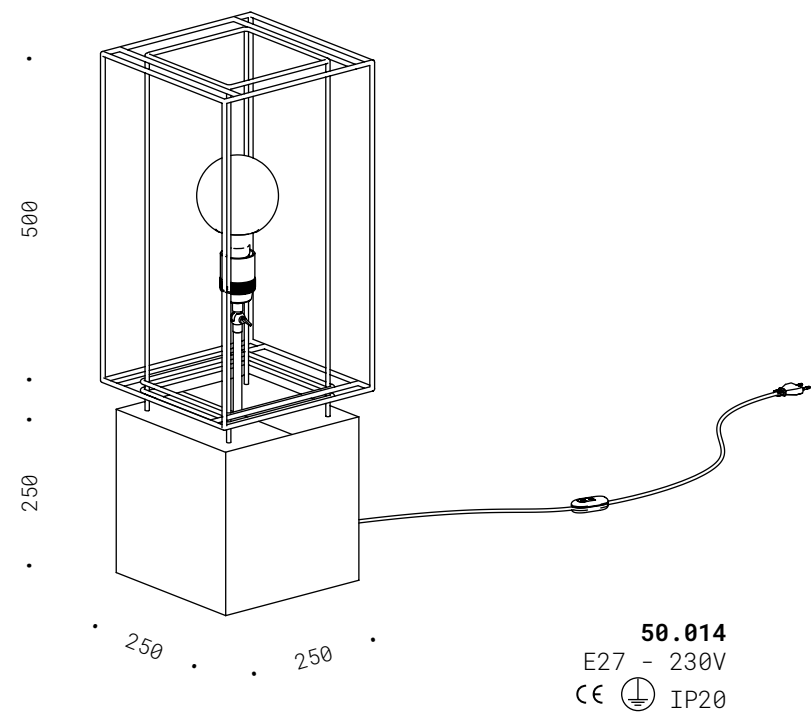

LEI

Corpo in ferro in finitura acidatura scura, basamento in legno di ulivo, dimmer passacavo, cavo di alimentazione tessuto rosso. Lampadina non inclusa.

Iron, dark etched finish, wooden olive base, dimmer, red fabric coated electric wire. Bulb not included.

*Lasciai che gli occhi si abituassero al buio.
Iniziai a cercare: spostavo, alzavo, giravo.
Ero sul punto di andarmene quando
Lei si accorse di me.*