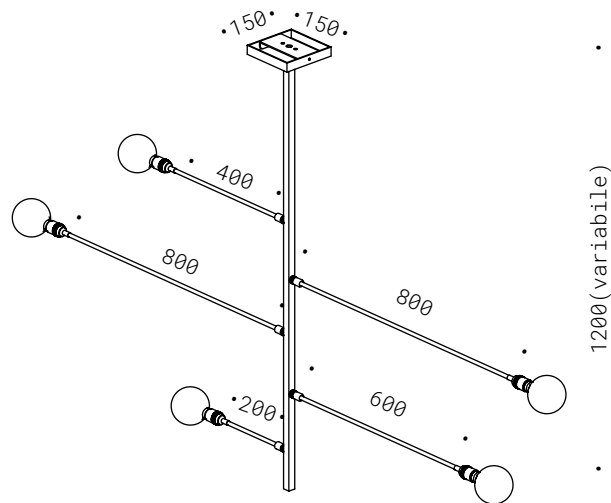

ANTENNA PARALLELA
10.024
E27 - 230V
CE IP20

ANTENNA / ANTENNA PARALLELA

Corpo in ferro in finitura acidatura chiara, cinque elementi orizzontali, base di fissaggio. Lampadine non incluse.

Iron, light etched finish, five horizontal elements, ceiling base. Bulbs not included.