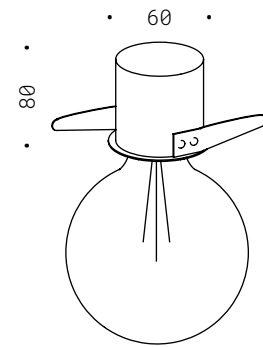

OBLIQUO
OBLIQUE

70.096.0
GU10 ES63 230V 8W
DIM. 2700K 470Lm
CE ⚡ IP20

VASO TONDO

Corpo in ottone o ferro, lampadina LED inclusa.

Burnished brass or iron, LED bulb included.

SOLA INCASSO

70.058.INC
E27 - 230V
CE ⚡ IP20