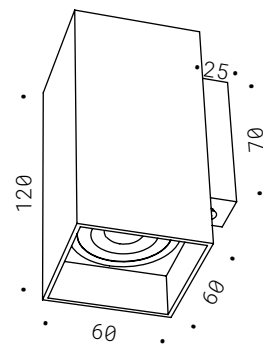

BIEMISSIONE
70.023.PA.2X
GU10 - 230V
CE ⚡ IP20

MONOEMISSIONE

70.045.PA.1X
GU10 - 230V
CE ⚡ IP20