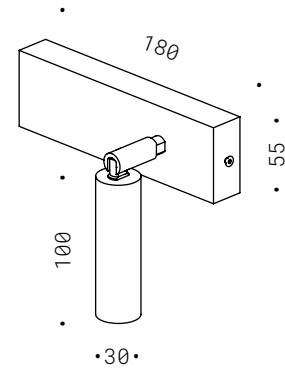

**PUNTO DI VISTA
SU RETTANGOLO**

70.094
LED trittico 350mA 3W
2700K 400Lm
CE ⚡ IP20

**BICCHIERE TONDO
SU RETTANGOLO**

70.093
GU10 - 230V
CE ⚡ IP20

Lampadina non inclusa
Bulb not included

**PUNTO DI VISTA SU RETTANGOLO
BICCHIERE TONDO SU RETTANGOLO**

Corpo in ferro ed alluminio in verniciatura, orientabile, versione con portalampada GU10 oppure LED luce calda con driver incluso in base di fissaggio.

Iron and aluminium, painted finish, adjustable cylinder, version with lamp holder GU10 or warm white LED with base built-in driver.