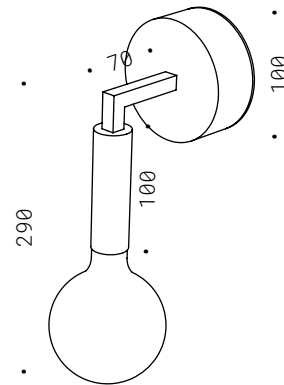

RILUCE BASE 100

70.032.100
LED trittico 500mA 6W
2700K 500Lm
CE IP65

TONDO

PERA

*Varianti
*Versions

RILUCE

Corpo in ferro ed alluminio in zincatura e verniciatura ferro, LED luce calda, vetro decorativo trasparente, driver incluso da installare remoto.

*Su richiesta: driver incluso in base Ø100.

Iron and aluminium, galvanized structure, matte iron painted, warm white LED, transparent decorative glass, driver included to be installed separately.

*On request: Ø100 base built-in driver.