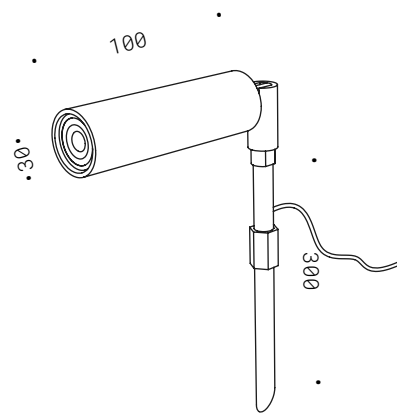

70.081
LED 350mA 3W
2700K 400Lm
CE IP65

* **Su richiesta: versione 12V 4,5W**
* *On request: 12V 4,5W version*

SPOTTINO

Corpo in alluminio in verniciatura ferro, orientabile, LED luce calda, driver incluso da installare remoto.

Aluminium, matte iron painted, adjustable, warm white LED, driver included to be installed separately.