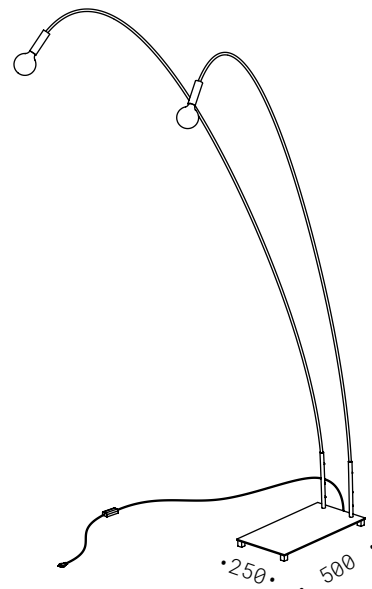

2200

PIASTRA DOPPIA

70.037.2X

LED trittico 500mA 6W
2700K 500Lm

CE IP65

250. 500

BOLLA GIARDINO CON PIASTRA BOLLA GIARDINO CON PIASTRA DOPPIA

Corpo in ferro ed alluminio in zincatura e verniciatura ferro, LED luce calda, vetro decorativo trasparente, driver incluso in base intermedia sul cavo, spina di collegamento IP44.

Iron and aluminium, galvanized structure, matte iron painted, warm white LED, transparent decorative glass, driver included in intermediate base on cable, IP44 connection plug.