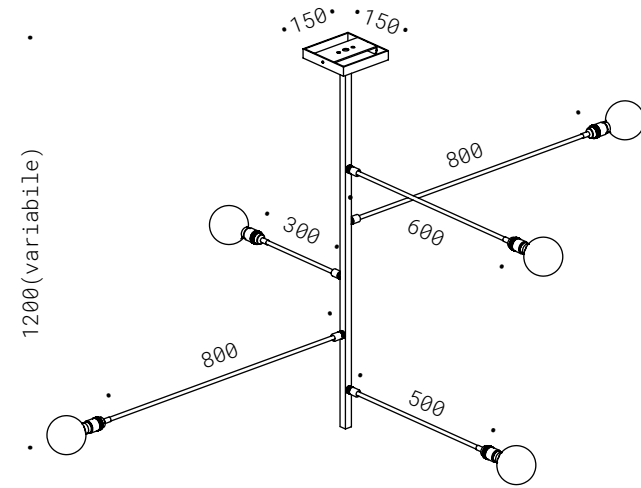

ANTENNA
10.023
E27 - 230V
CE IP20