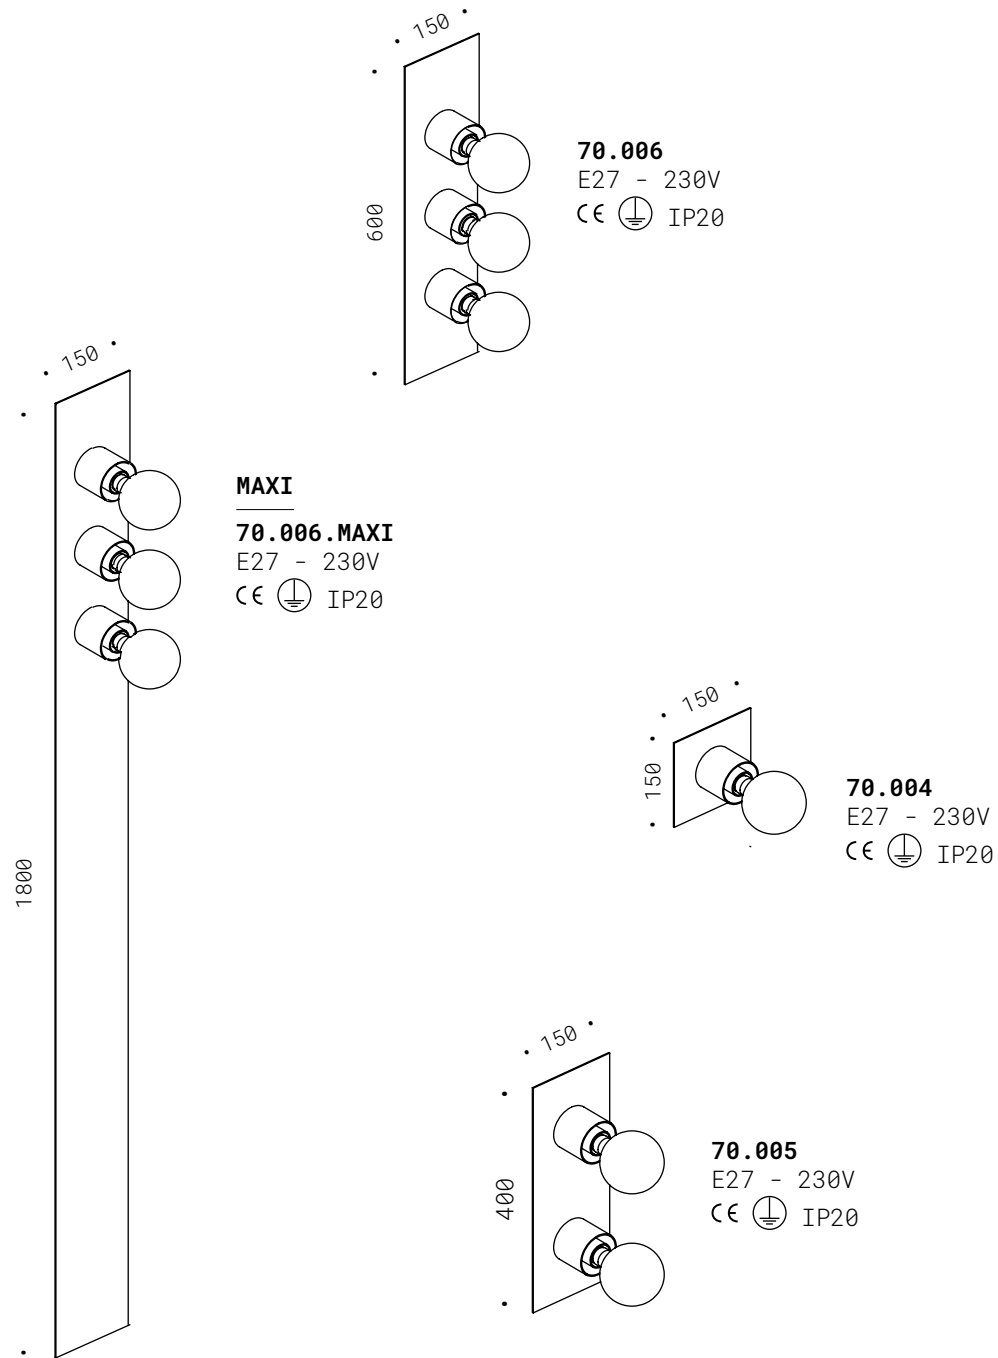

Natural brass, mirrored LED bulb included.

PARETE/SOFFITTO
WALL/CEILING

031

"Illumina la mente."

PIASTRA E27

Corpo in ferro, misure differenti. Lampadine non incluse.

Iron, different sizes. Bulbs not included.