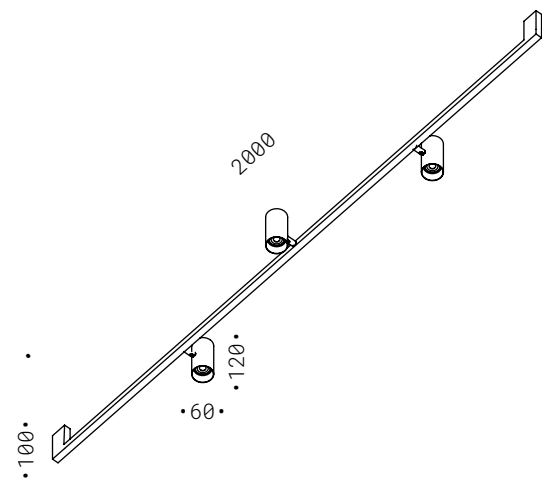

70.062
GU10 - 230V
CE IP20

MANIGLIA CON BICCHIERI

Corpo in ferro nero con saldature smerigliate,
bicchieri tondi in alluminio in verniciatura ferro, orientabili.
Lampadine non incluse.

*Raw black iron with sanded welds,
aluminium cylinders in matte iron painted, adjustable.
Bulbs not included.*

PARETE/SOFFITTO
WALL/CEILING