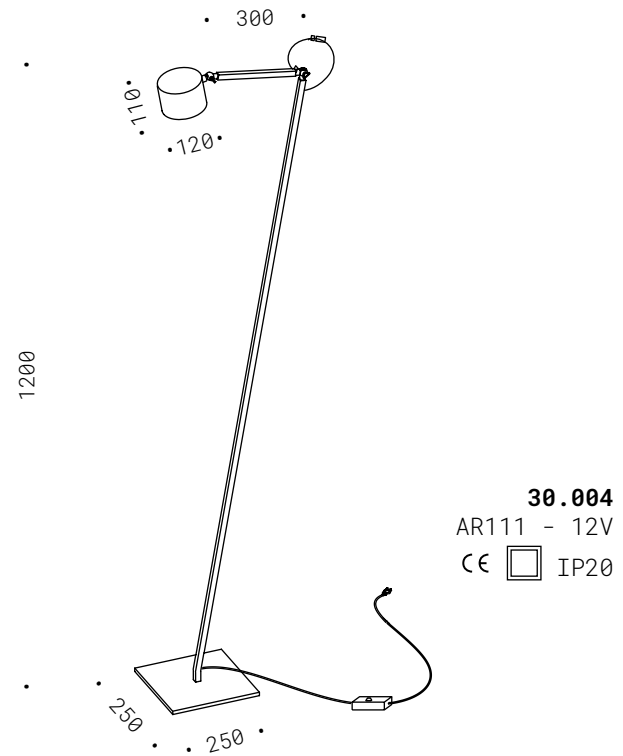

SPOSTATA

Corpo in ferro in finitura acidatura chiara, anello alto orientabile, trasformatore/dimmer passacavo.
Lampadina non inclusa.

Iron, light etched finish, adjustable cylinder, transformer/dimmer. Bulb not included.