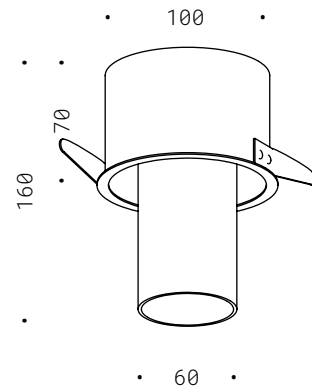

SPOT 600

70.068.600

GU10 - 230V

CE IP20

SPOT 1200

70.068.1200

AR111 230/12V

CE IP20

Alimentatore non incluso
Transformer not included