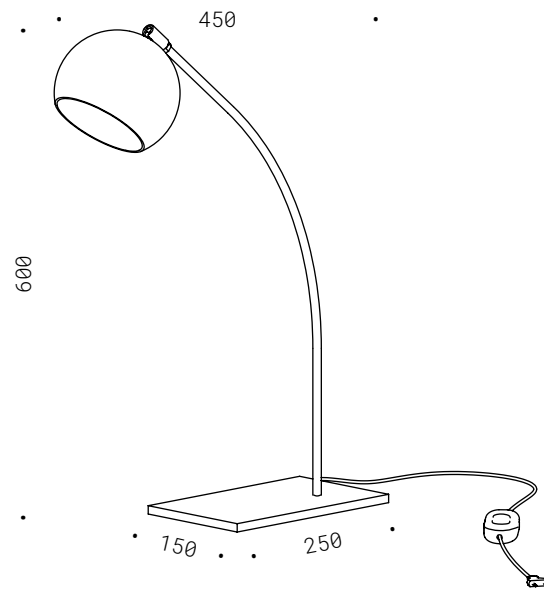

50.010
stripLED 24V 17,3W/m
DIM. 2700K 1863Lm
CE  IP20

PIANO SOLO

Corpo in ferro in verniciatura nero opaco, barra LED, dimmer passacavo, alimentatore a spina incluso.

Iron, matte black painted, LED bar, dimmer, plug-in transformer included.