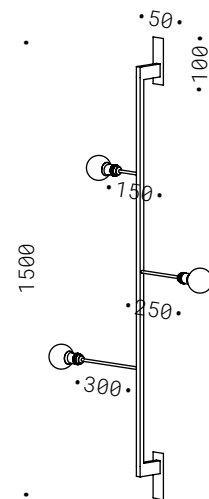

LA SCALETTA

70.050
E27 - 230V
CE ⚡ IP20