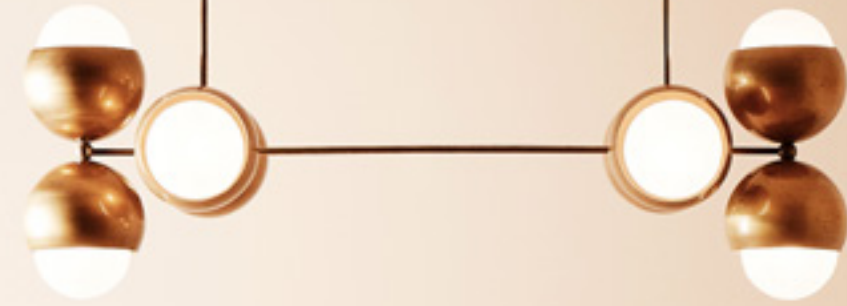

GHIANDA 8X

Corpo in ottone naturale, particolari in ottone, vetri decorativi satinati, lampadine LED incluse.
Natural brass, brass details, frosted decorative glass, LED bulbs included.

SOSPESE
PENDENT

031