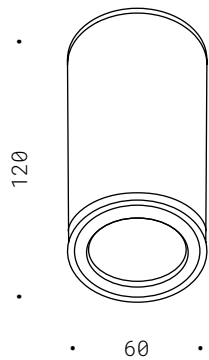

70.023.PA.EST
GU10 230V
CE IP44

**BICCHIERE TONDO
CON BASETTA E VETRO**

70.023.BL.EST
GU10 230V
CE IP40

**BICCHIERE TONDO
CON VETRO**