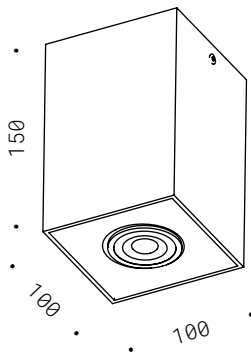

CUBETTO CON MOLLE
70.045.C
GU10 - 230V
CE ⚡ IP20
*Adatto per cartongesso
*Suitable for plasterboard

100X100X150
70.045.15
GU10 - 230V
CE ⚡ IP20