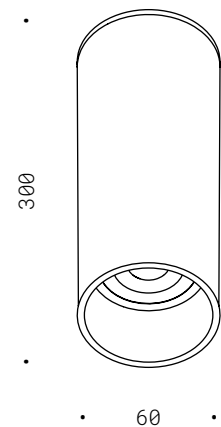

70.023.300
GU10 - 230V
CE IP20