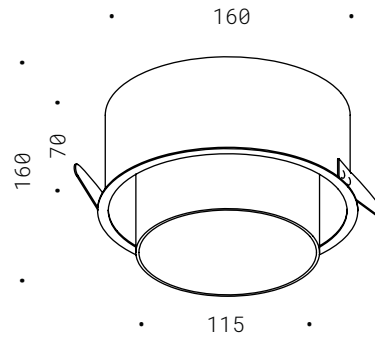

SPOT 600

70.068.600

GU10 - 230V

CE IP20

SPOT 1200

70.068.1200

AR111 230/12V

CE IP20

Alimentatore non incluso
Transformer not included