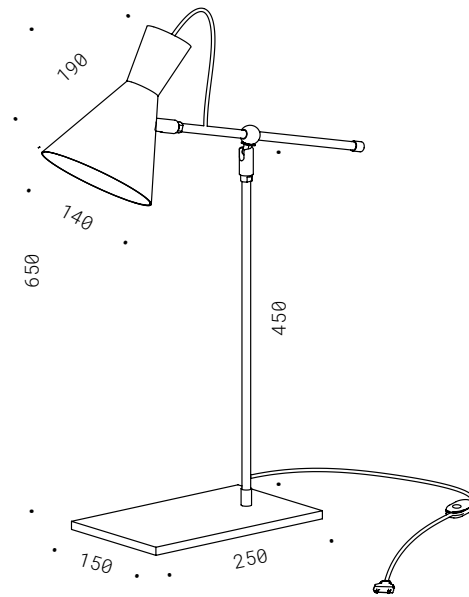

50.010
stripLED 24V 17,3W/m
DIM. 2700K 1863Lm
CE  IP20

PIANO SOLO

Corpo in ferro in verniciatura nero opaco, barra LED, dimmer passacavo, alimentatore a spina incluso.

Iron, matte black painted, LED bar, dimmer, plug-in transformer included.

50.006
GU10 230V 7W
DIM. 2700K 510Lm
CE IP20

031

ARCO BRASS

Corpo in ferro ed ottone in finitura brunita, lampadina LED inclusa, dimmer passacavo.

Iron and brass, burnished finish, LED bulb included, dimmer.

30.010.TA
GU10 230V 7W
DIM. 2700K 510Lm
CE  IP20

031

IMBUTO

Corpo in ferro ed alluminio in verniciatura nero opaco, interno cappello oro aranciato, particolari ottone, lampadina LED inclusa, dimmer passacavo.