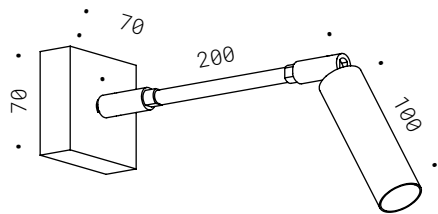

TRENTO X DUE / TRENTO X UNO

Corpo in ferro ed alluminio in verniciatura nero opaco, particolari in ottone, cilindro orientabile, LED luce calda, driver incluso in base.

Iron and aluminium, matte black painted, brass details, adjustable cylinder, LED warm light, base built-in driver.