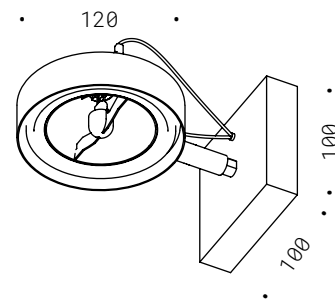

ANELLO BASSO SU QUADRATO

70.091.Q
AR111 - 12V
CE IP20

ANELLO BASSO SU TONDO / ANELLO BASSO SU QUADRATO

Corpo in ferro ed alluminio in verniciatura, orientabile, trasformatore incluso in base fissaggio.
Lampadina non inclusa. *Su richiesta: attacco GU10 230V.

Iron and aluminium, painted finish, adjustable ring, base built-in transformer.
Bulb not included. *On request: GU10 230V lamp holder.