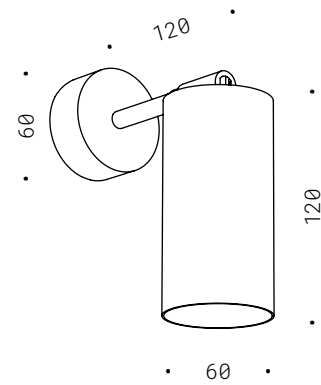

70.023.BL
GU10 - 230V
CE IP20

**BICCHIERE TONDO
CON Basetta RASO MURO**

70.023.BC
GU10 - 230V
CE IP20