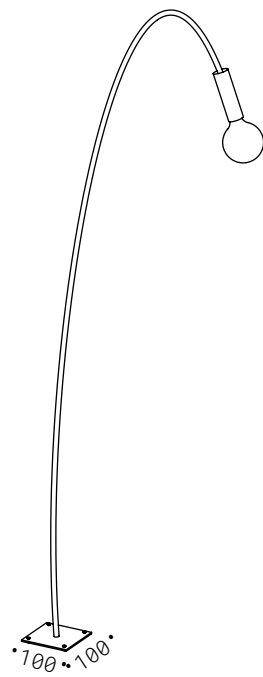

1600/2200

MINI 1600

70.035

LED trittico 350mA 3W
2700K 400Lm

CE IP65

MAXI 2200

70.036

LED trittico 500mA 6W
2700K 500Lm

CE IP65

BOLLA GIARDINO MINI / BOLLA GIARDINO MAXI

Corpo in ferro ed alluminio in zincatura e verniciatura ferro, LED luce calda, vetro decorativo trasparente, driver incluso da installare remoto.

Iron and aluminium, galvanized structure, matte iron painted, warm white LED, transparent decorative glass, driver included to be installed separately.