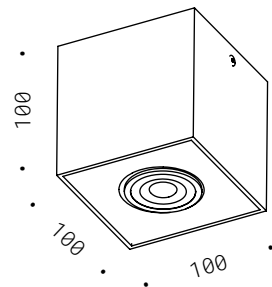

Raw black iron for ceiling version, matte white painted aluminium cylinder for recessed versions with E27 lamp holder or warm white LED and transparent decorative glass. Bulbs not included.

100X100X100
70.045.10
GU10 - 230V
CE ⚡ IP20