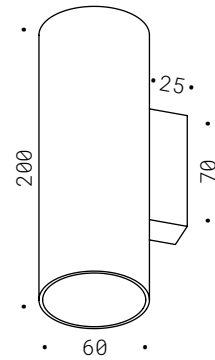

MONOEMISSIONE
70.023.PA.1X
GU10 - 230V
CE ⚡ IP20

BICCHIERE TONDO PARETE

Corpo in ferro in verniciatura, monoemissione o biemissione. Lampadine non incluse.

Iron, painted finish, single or double emission. Bulbs not included.