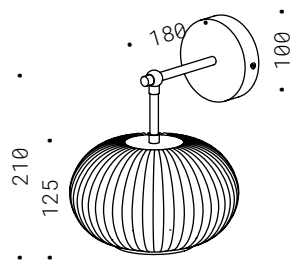

ROSA VINTAGE
ROSE VINTAGE

70.089
LED 230V
4,5W 2700K 450Lm
CE IP20

LUCE DENTRO

Corpo in ottone brunito, LED luce calda, vetro decorativo disponibile modello vintage rosa lucido, bianco opaco oppure grigio fumè.

Burnished brass, warm white LED, decorative glass available in vintage glossy pink, matte white or smoked grey.