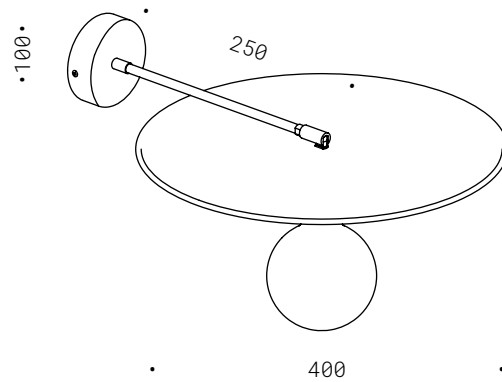

MEXICAL 400

70.041
E27 - 230V
CE IP20

MEXICAL 250 / MEXICAL 400

Corpo in verniciatura ferro, piatto tondo con bordo, base di fissaggio.
Lampadina non inclusa.

Iron, matte iron painted, round plate, ceiling base.
Bulb not included.