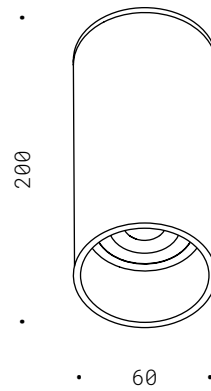

70.023.200
GU10 - 230V
CE IP20