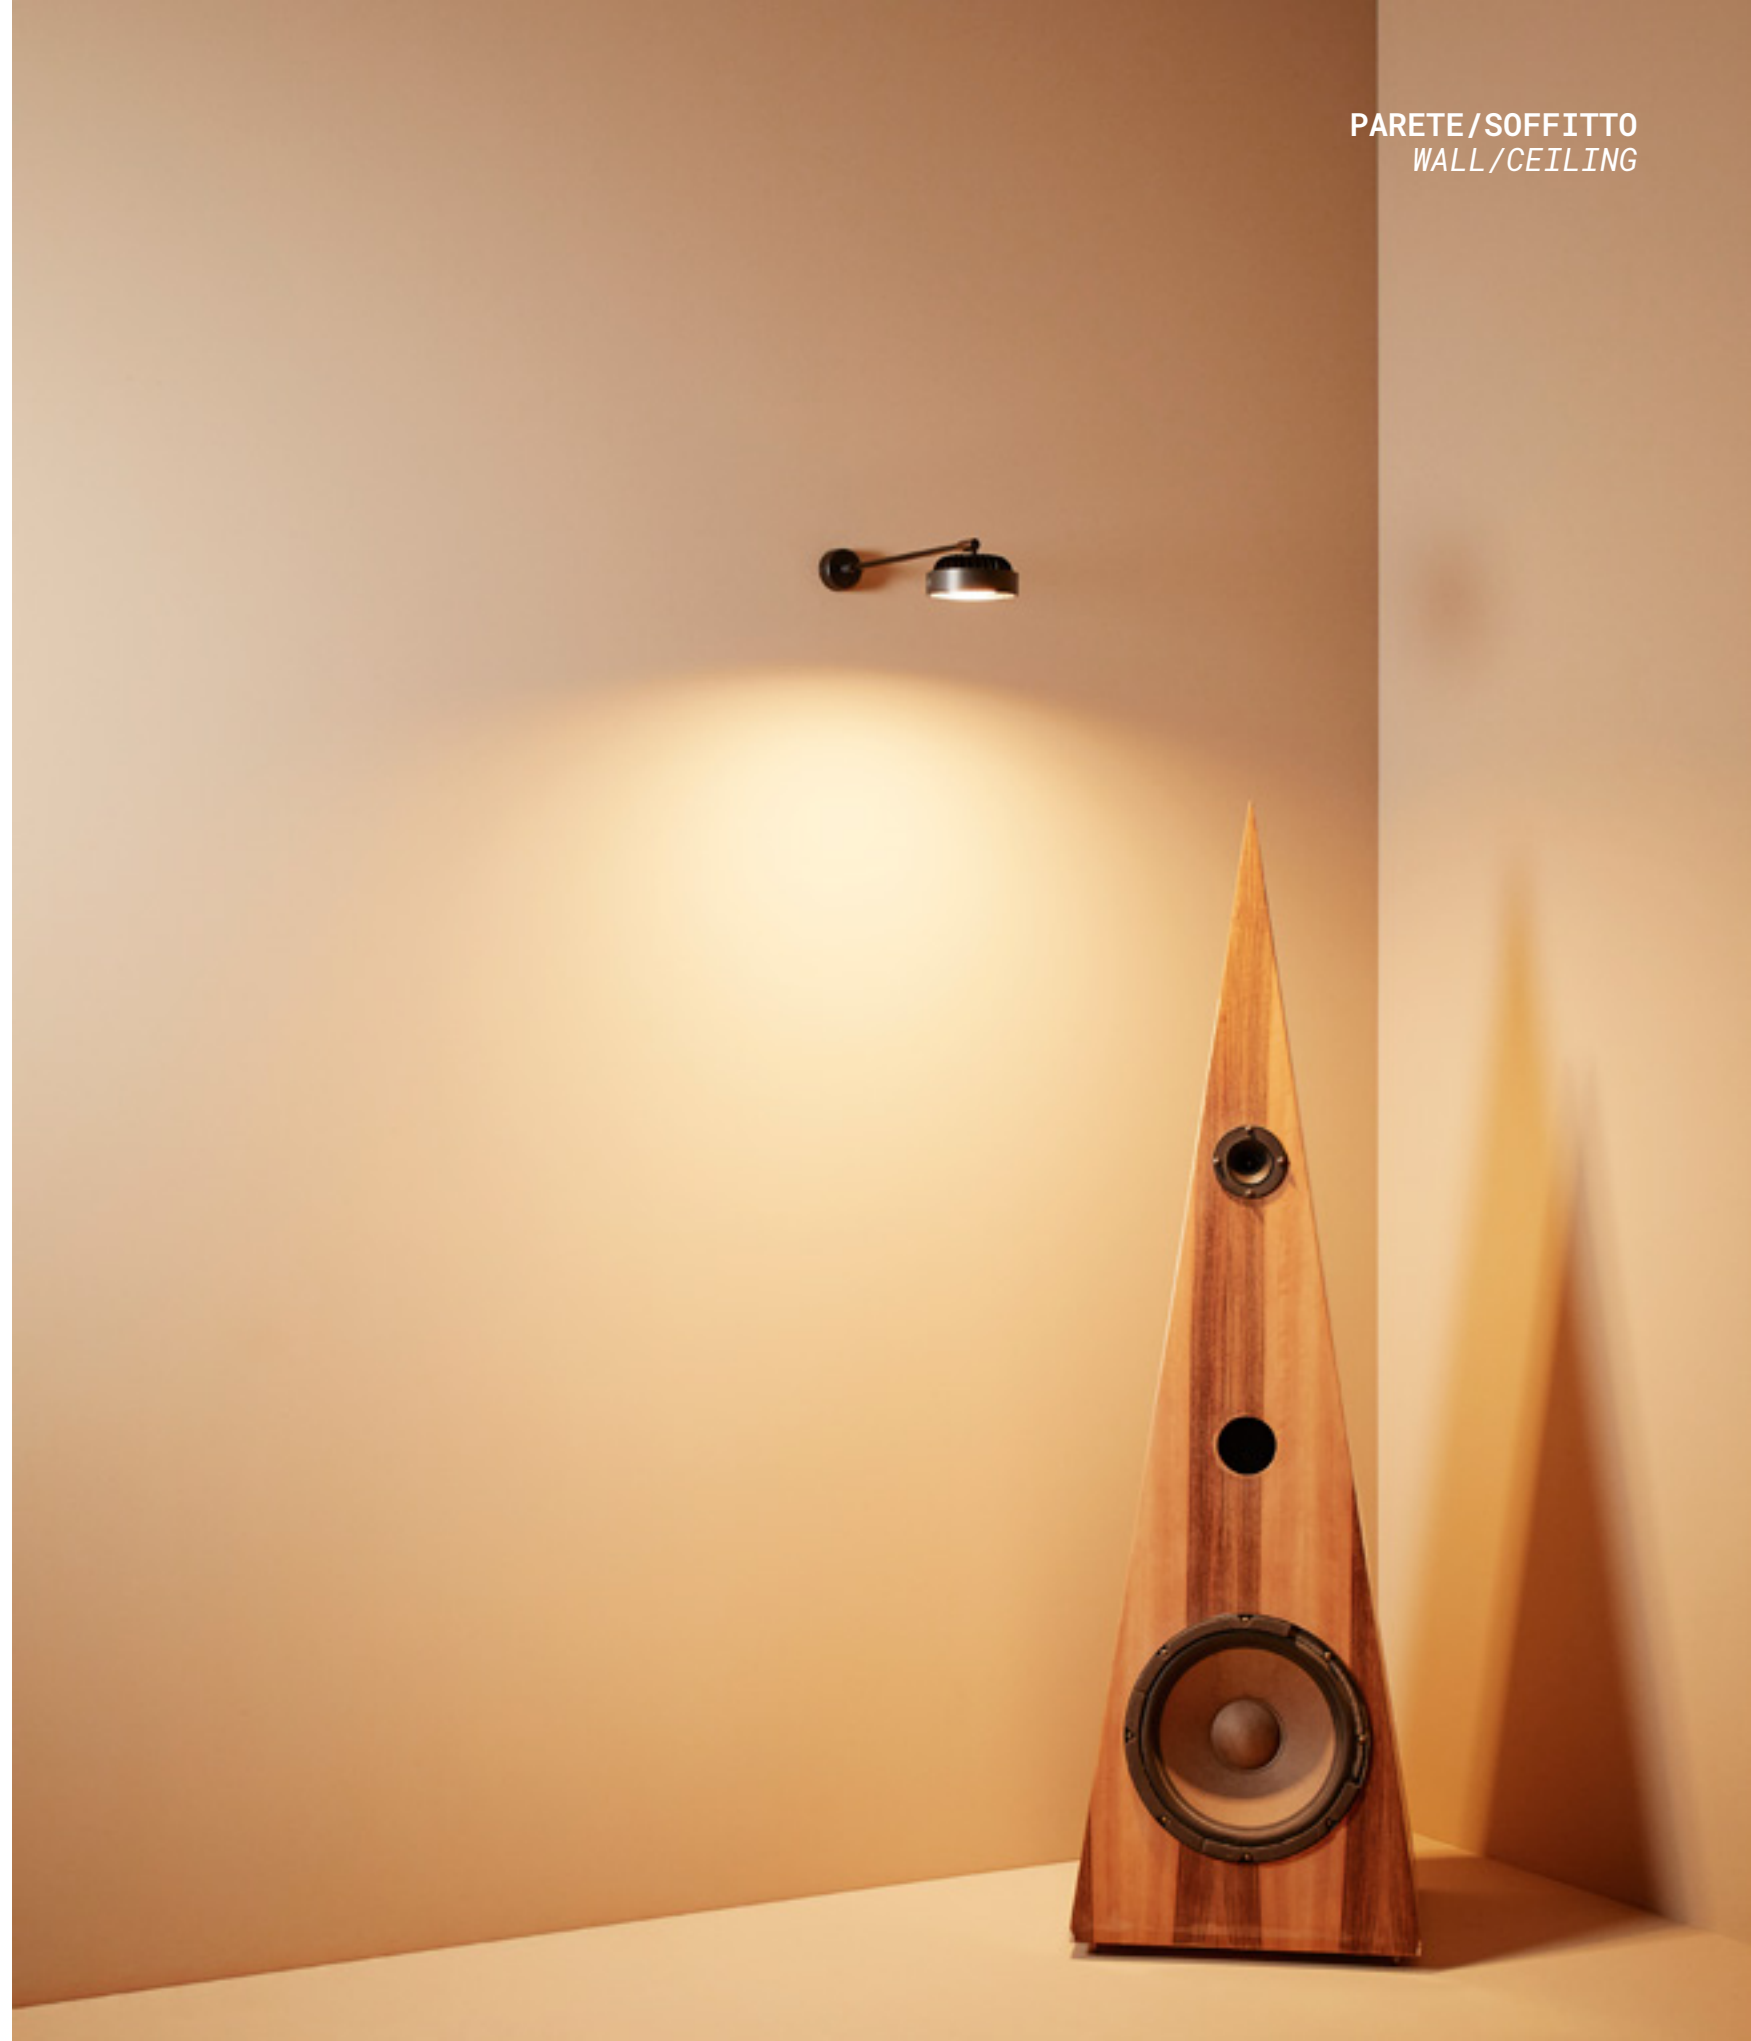

70.111
AR111 230V 17W
DIM. 2700K 1700Lm
CE  IP20

AR CENTOUNDICI NUDA

Corpo in ferro ed alluminio in verniciatura, orientabile, lampadina LED inclusa.

Iron and aluminium, painted finish, adjustable. LED bulbs included.