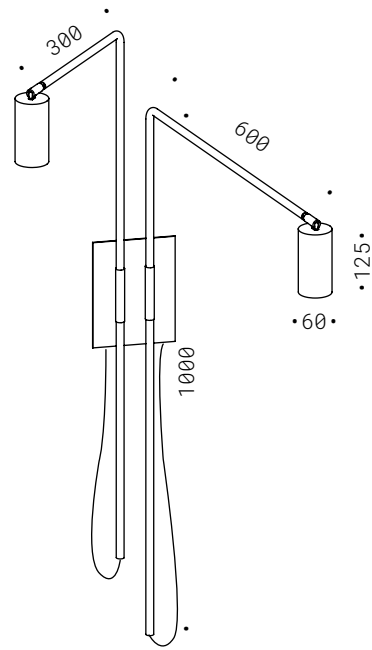

70.065
GU10 - 230V
CE IP20

BICCHIERE DOPPIO

Corpo in ferro ed alluminio in finitura acidatura chiara, cilindri orientabili con interno oro aranciato, particolari ottone. Lampadine non incluse.

Iron and aluminium, light etched finish, adjustable cylinders with orange gold internal, brass details. Bulbs not included.

PARETE/SOFFITTO
WALL/CEILING