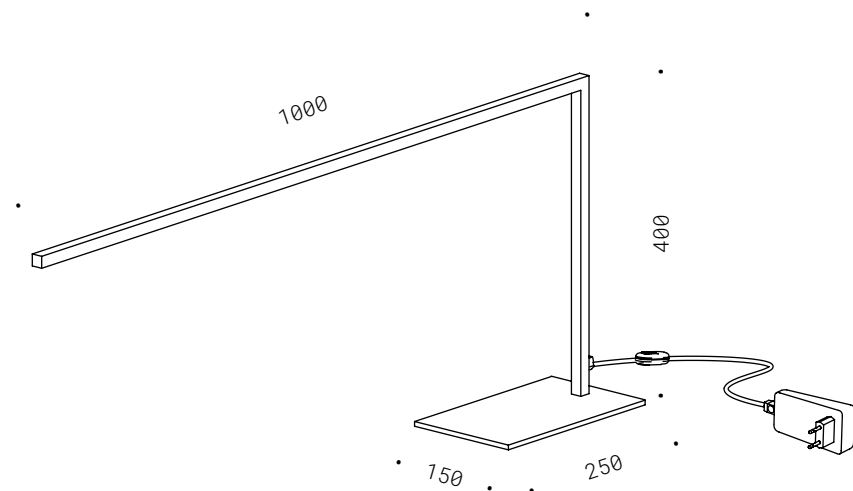

50.010
stripLED 24V 17,3W/m
DIM. 2700K 1863Lm
CE  IP20

PIANO SOLO

Corpo in ferro in verniciatura nero opaco, barra LED, dimmer passacavo, alimentatore a spina incluso.

Iron, matte black painted, LED bar, dimmer, plug-in transformer included.