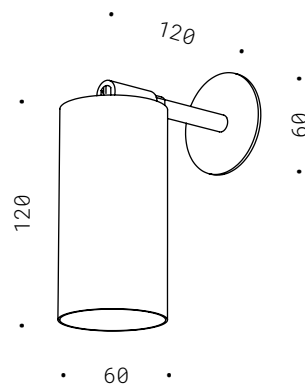

BICCHIERE TONDO CON Basetta BICCHIERE TONDO RASO MURO

Corpo in alluminio in verniciatura, orientabile, base per installazione a laterizio o cartongesso.
Lampadina non inclusa.

Aluminium, painted finish, adjustable, base for brick or plasterboard installation.
Bulb not included.