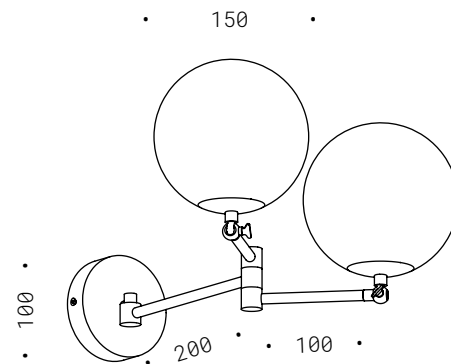

70.085
E14 230V 5W
DIM. 2700K 470Lm
CE ⚡ IP20

031

SFERA 2X ARTICOLATA

Corpo in ottone naturale, orientabile, sfere decorative biancolatte, lampadine LED incluse.

Natural brass, adjustable, white decorative spheres, LED bulbs included.