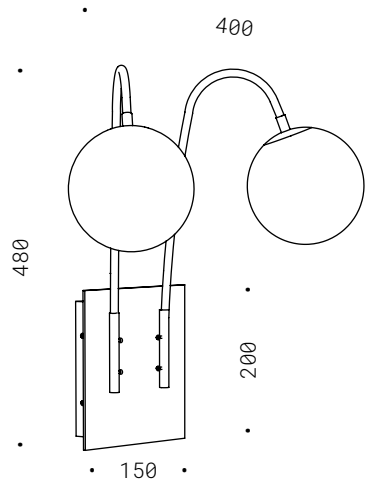

70.086
E14 230V 5W
DIM. 2700K 470Lm
CE  IP20

031

SFERA 2X SU MANIGLIA

Corpo in ottone naturale, sfere decorative biancolatte orientabili, lampadine LED incluse.

Natural brass, adjustable white decorative spheres, LED bulbs included.