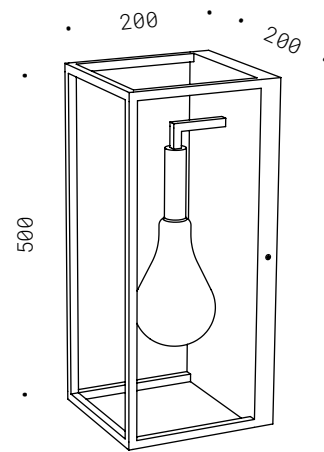

70.044.EST
LED trittico 500mA 6W
2700K 500Lm
CE IP65