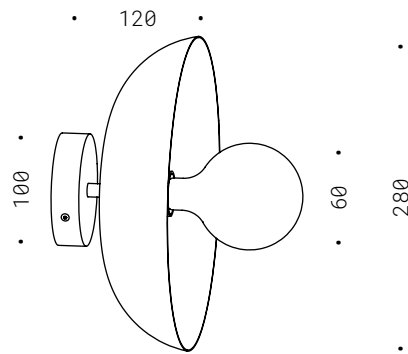

70.076
E27 230V 4W
DIM. 2500K 250Lm
CE IP20

031

SOLE

Corpo in ottone naturale, lampadina LED specchiata inclusa.

Natural brass, mirrored LED bulb included.

PARETE/SOFFITTO
WALL/CEILING

031