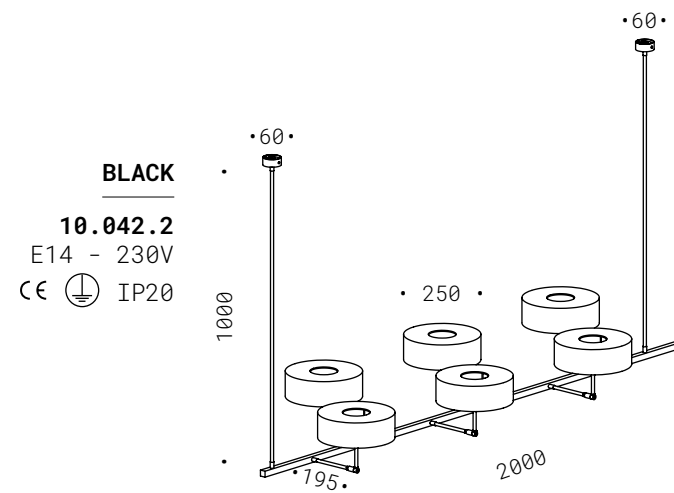

Iron, matte iron painted, black fabric coated electric wire, ceiling base. Bulb not included.

WHITE

10.042.1

E14 - 230V

CE ⚡ IP20

BLACK

10.042.2

E14 - 230V