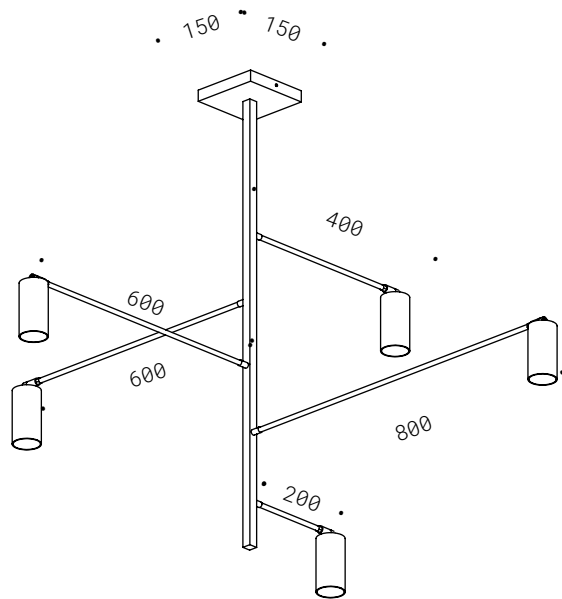

10.039
GU10 230V 7W
DIM. 2700K 510Lm
CE ⚡ IP20