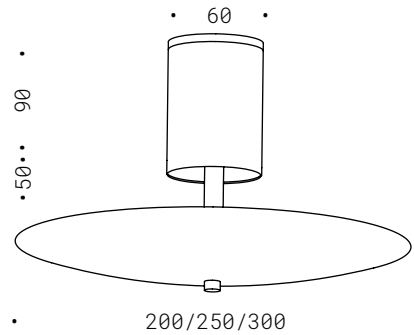

NASCOSTA PLAFONE

70.099
LED tondo 700mA 6W
2700K 500Lm
CE IP20

NASCOSTA / NASCOSTA PLAFONE

Piatto tondo di varie misure, ottone naturale/corten/acidatura scura, LED luce calda.
Driver incluso, da installare remoto.

Round plate in different sizes, natural brass/corten/dark etched finish, warm white LED.
Driver included to be installed separately.