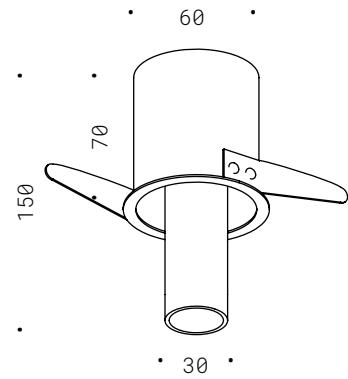

SPOT 300

70.068.300

LED trittico 500mA 6W
2700K 500Lm

CE IP20

Driver incluso da installare remoto.
Driver included to be installed separately

SPOT 600

70.068.600

GU10 - 230V

CE IP20

SPOT 1200

70.068.1200

AR111 230/12V

CE IP20

Alimentatore non incluso
Transformer not included

SPOT 300 / 600 / 1200

Faretto da incasso con cilindro orientabile in verniciatura bianco opaco o nero opaco, interno oro. Lampadine non incluse.

Recessed spotlight, adjustable cylinder, matte white painted or matte black painted, orange gold internal. Bulbs not included.