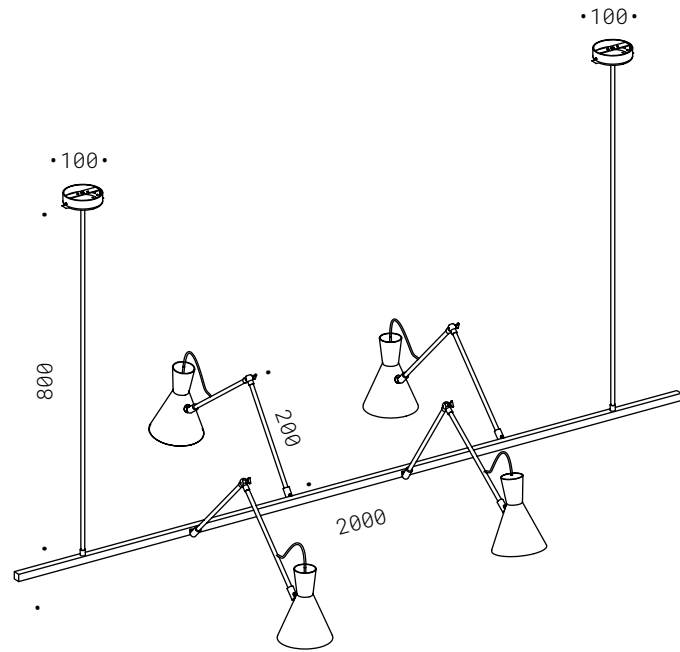

10.028
GU10 - 230V
CE IP20

BARRA IMBUTO 4X

Corpo in ottone spazzolato, quattro cappelli in alluminio orientabili in finitura verniciatura rame brunito con interno oro aranciato. Lampadine non incluse.

Brushed brass, four adjustable aluminium hats, burnished copper painted with orange gold internal. Bulbs not included.