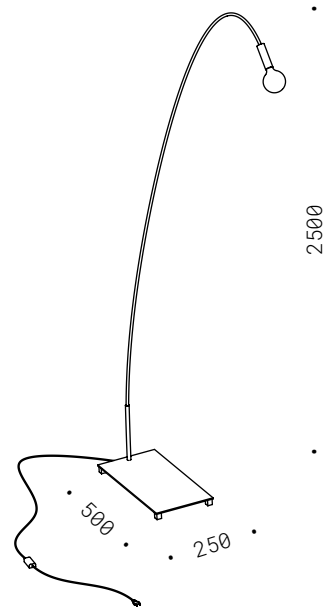

PIASTRA

70.037

LED trittico 500mA 6W
2700K 500Lm

CE IP65

2500