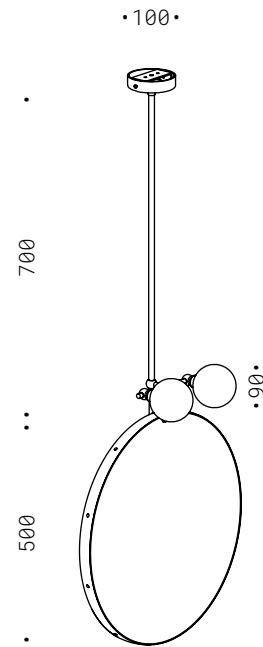

10.200
G9 230V 5W
3000K 450Lm
CE IP20

031

GUARDATI DENTRO TONDO

Specchio con cornice in ottone naturale, sostegno a soffitto in ottone, punto luce doppio con vetro decorativo biancolatte, lampadine LED incluse.

Mirror with natural brass frame, brass ceiling support, double light elements with decorative white glasses, LED bulbs included.

LUCE RIFLESSA
REFLECTION LIGHT

031