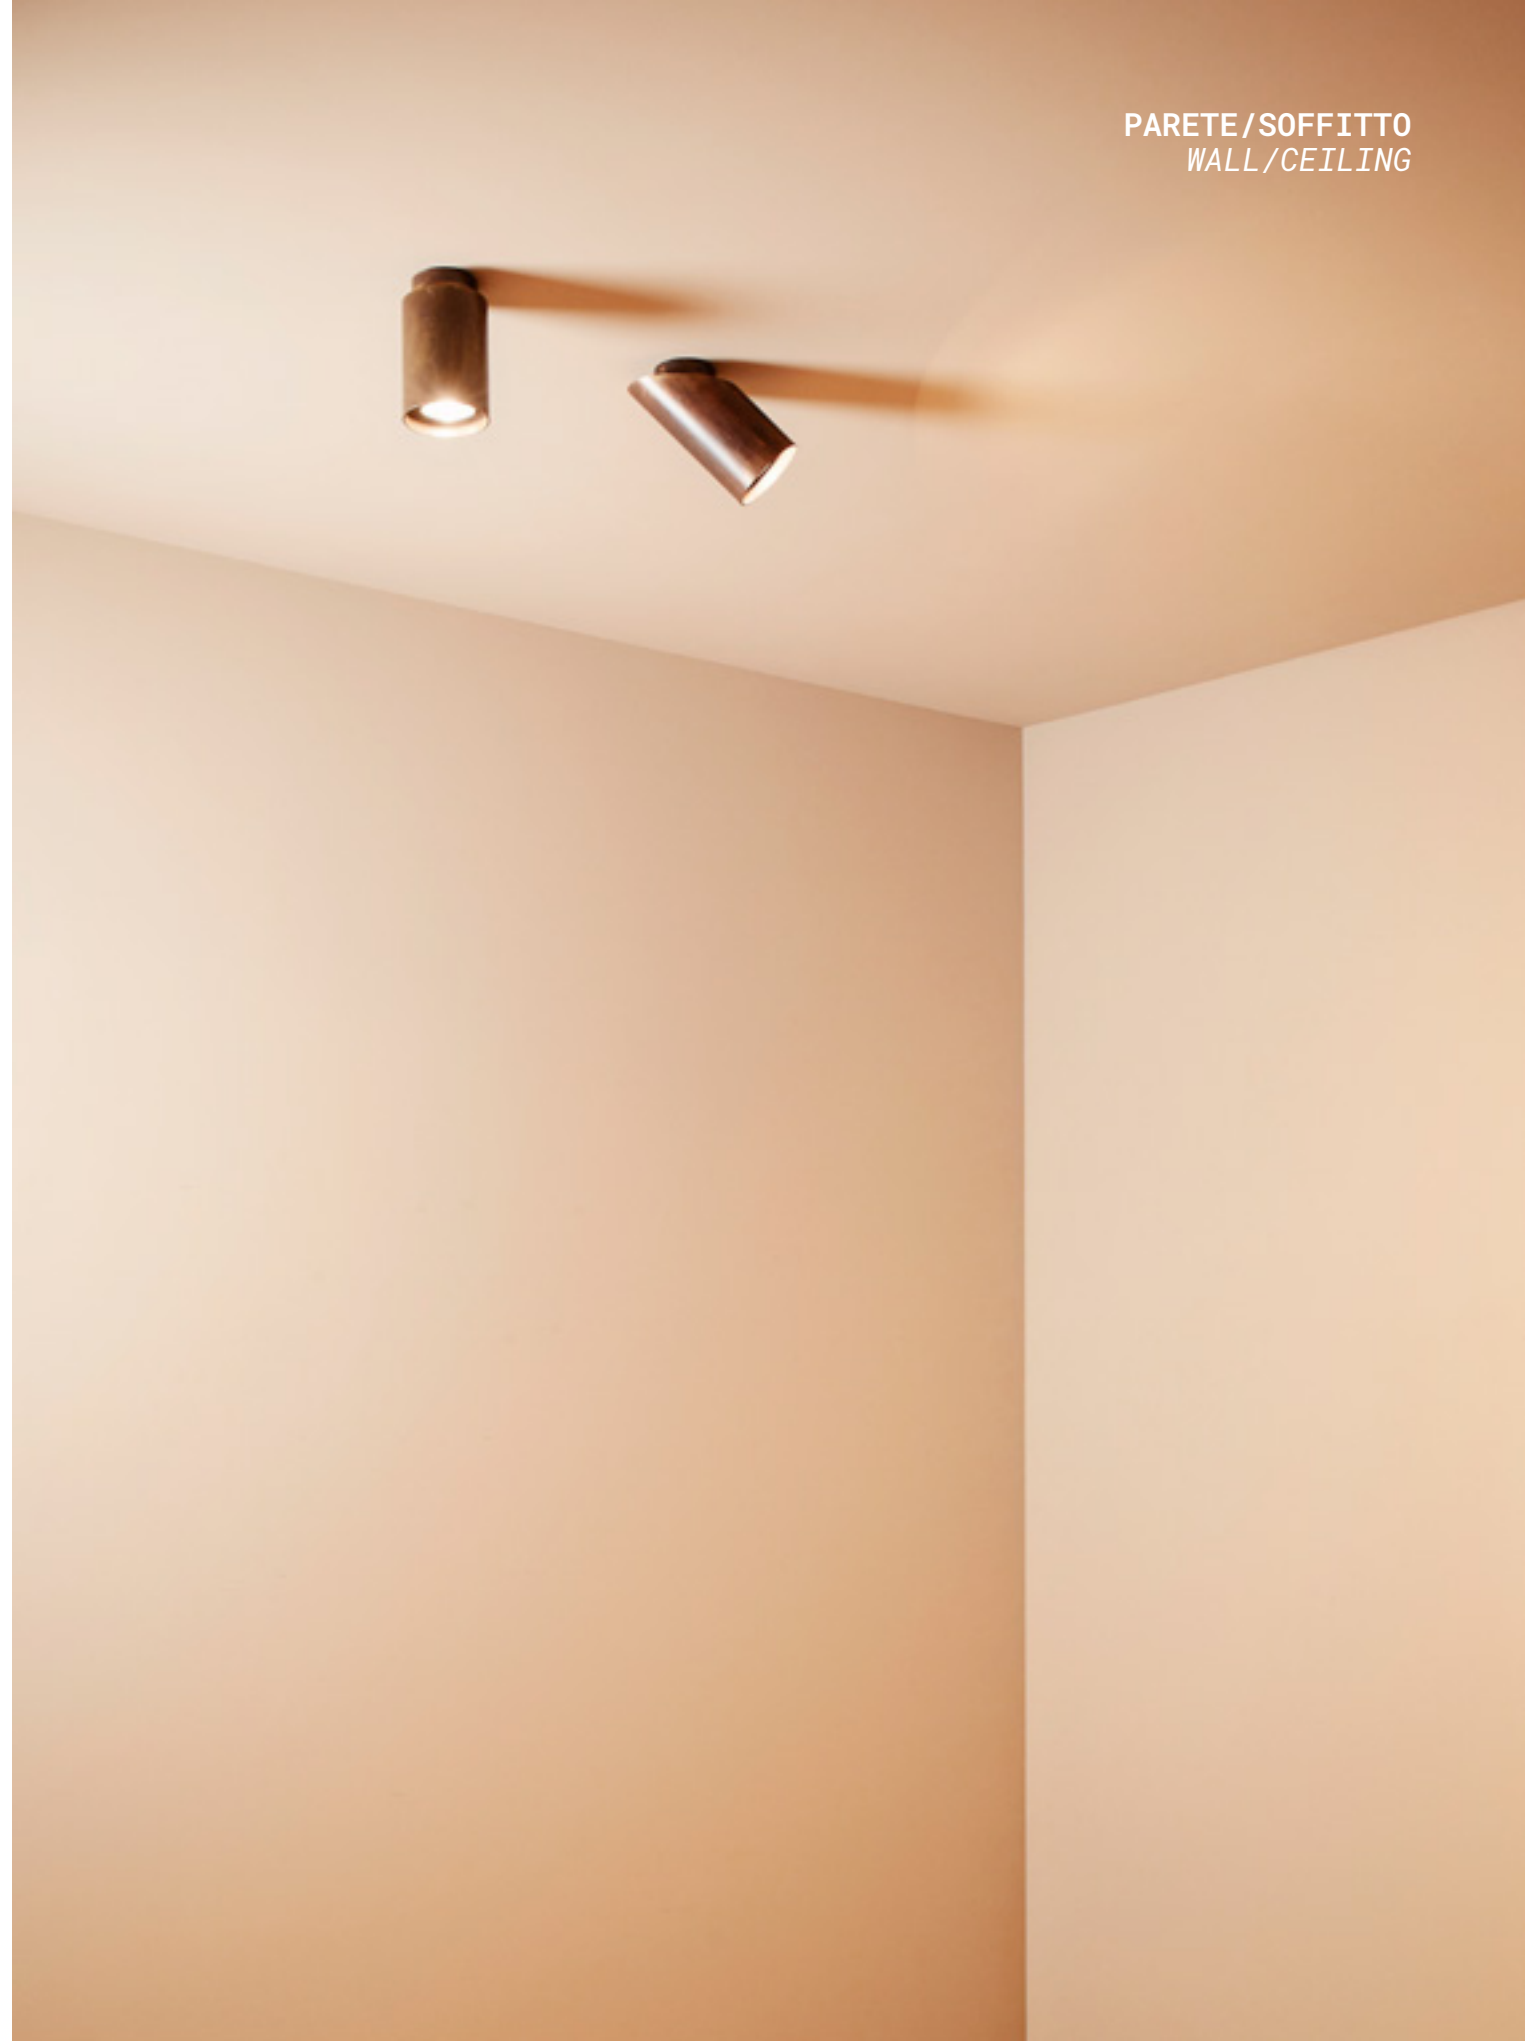

VASO TONDO

Corpo in ottone o ferro, lampadina LED inclusa.

Burnished brass or iron, LED bulb included.