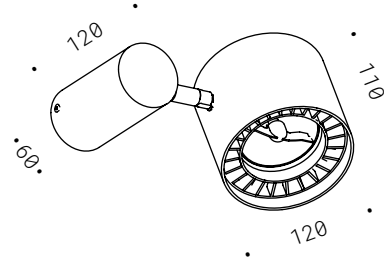

**BICCHIERE CENTOUNDICI
CON ANELLO ALTO**

70.022.AN.230

GU10 AR111
230V

CE IP20

70.022.AN.12

AR111 12V

CE IP20