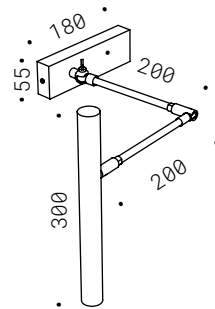

TRENTO X UNO

70.074.1X

LED trittico 500mA 6W
2700K 500Lm

CE ⚡ IP20