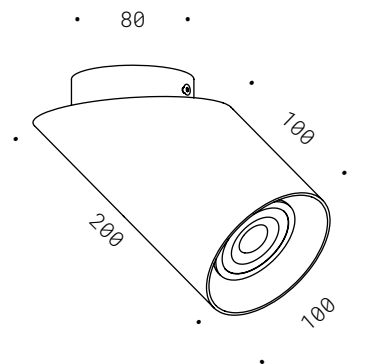

OBLIQUO
OBLIQUE

70.096.0
GU10 ES63 230V 8W
DIM. 2700K 470Lm
CE ⚡ IP20

VASO TONDO

Corpo in ottone o ferro, lampadina LED inclusa.

Burnished brass or iron, LED bulb included.

SOLA INCASSO

70.058.INC
E27 - 230V
CE ⚡ IP20