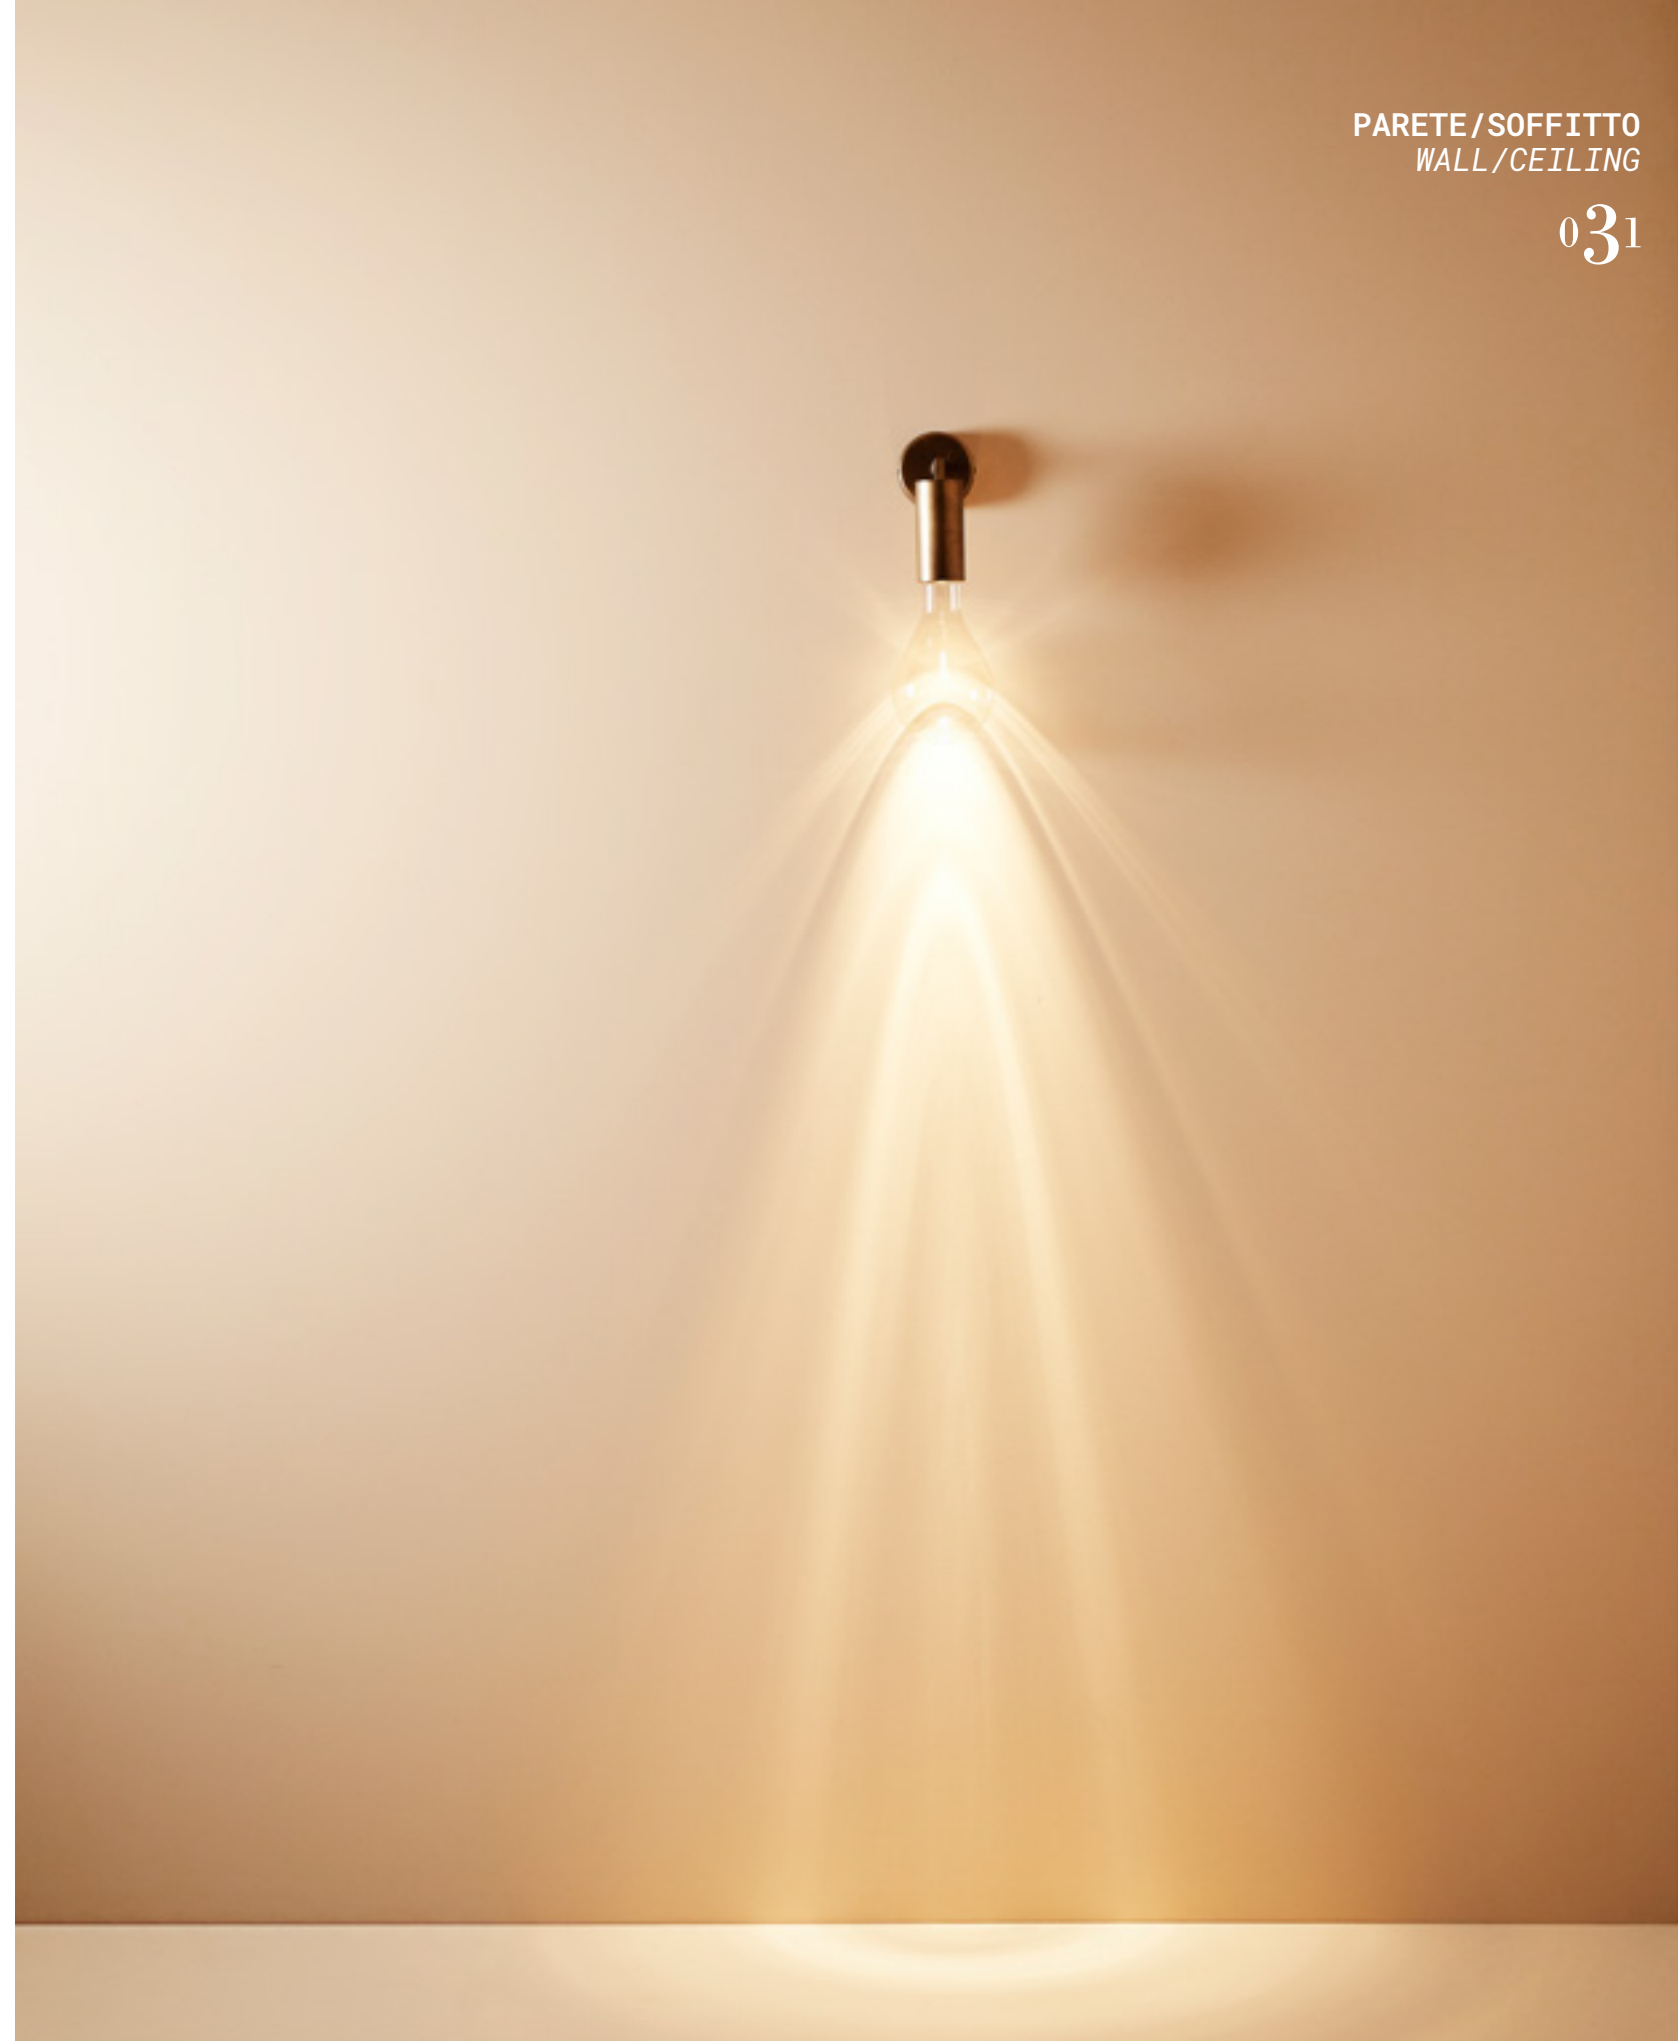

70.061
GU10 - 230V
CE ⚡ IP20

CONO SPOSTATO

Corpo in ottone, cappello in alluminio in verniciatura rame brunito con interno oro aranciato, orientabile. Lampadina non inclusa.

Brass, adjustable aluminium hat, burnished copper painted with orange gold internal. Bulb not included.

Iron, adjustable. Bulb not included.

70.070
GU10 230V 7W
DIM. 2700K 510Lm
CE  IP20

031

RILUCE GLASS

Corpo in alluminio in verniciatura ottone brunito, vetro decorativo trasparente, forma pera, lampadina LED inclusa.

Aluminium, burnished brass painted, pear-shaped transparent decorative glass, LED bulb included.

70.069
GU10 230V 7W
DIM. 2700K 510Lm
CE IP20

031

BICCHIERE GRANDE CON VETRO

Corpo in alluminio in verniciatura ottone brunito, particolari ottone, vetro decorativo satinato, lampadina LED inclusa.