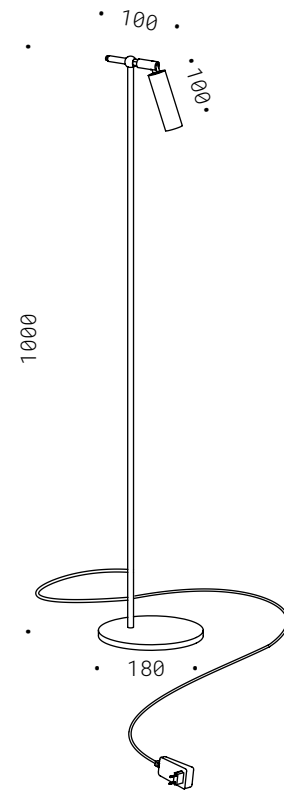

30.027
LED trittico 350mA 3W
2700K 400Lm
CE IP20

PUNTO DI VISTA LETTURA

Corpo in ferro ed alluminio in verniciatura brunito, cilindro orientabile, LED luce calda, accensione su stelo orizzontale, driver a spina incluso.

Iron and aluminium, matte burnished painted, adjustable cylinders, warm white LED, ignition on horizontal rod, plug-in transformer included.