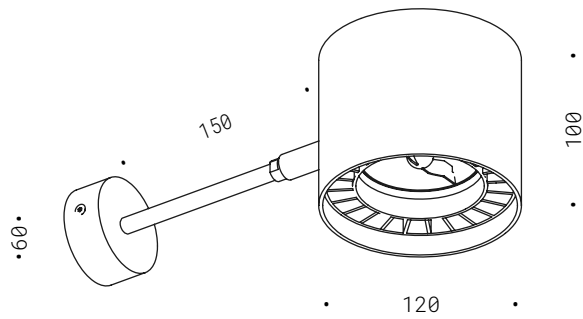

MONOEMISSIONE
70.023.PA.1X
GU10 - 230V
CE ⚡ IP20

BICCHIERE TONDO PARETE

Corpo in ferro in verniciatura, monoemissione o biemissione. Lampadine non incluse.

Iron, painted finish, single or double emission. Bulbs not included.