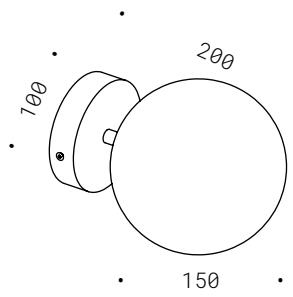

SFERA 1X
70.073.1X
E14 230V 5W
DIM. 2700K 470Lm
CE Ⓧ IP20