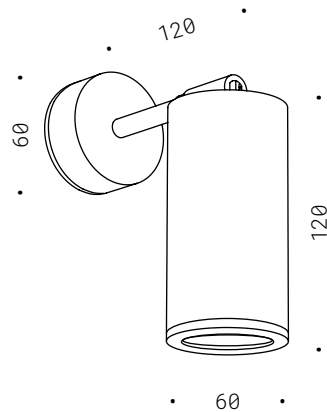

70.023.PA.EST
GU10 230V
CE IP44

**BICCHIERE TONDO
CON BASETTA E VETRO**

70.023.BL.EST
GU10 230V
CE IP40

**BICCHIERE TONDO
CON VETRO**