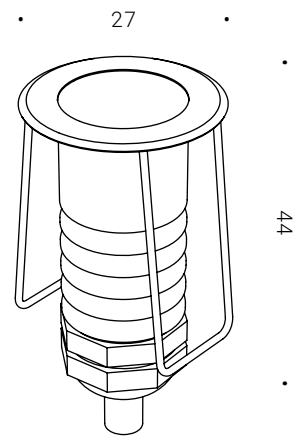

**BICCHIERE TONDO
PARETE CON VETRO**

BOTT. 2W
LED singolo 500mA 2W
2700K/3000K 200Lm
CE IP67

BOTTONE LED ACCIAIO

Corpo in acciaio inox, LED luce calda, installazione a cartongesso.
*Su richiesta: cassaforma per muratura.

*Inox steel, warm white LED, plasterboard installation.
On request: accessories for inground installation.