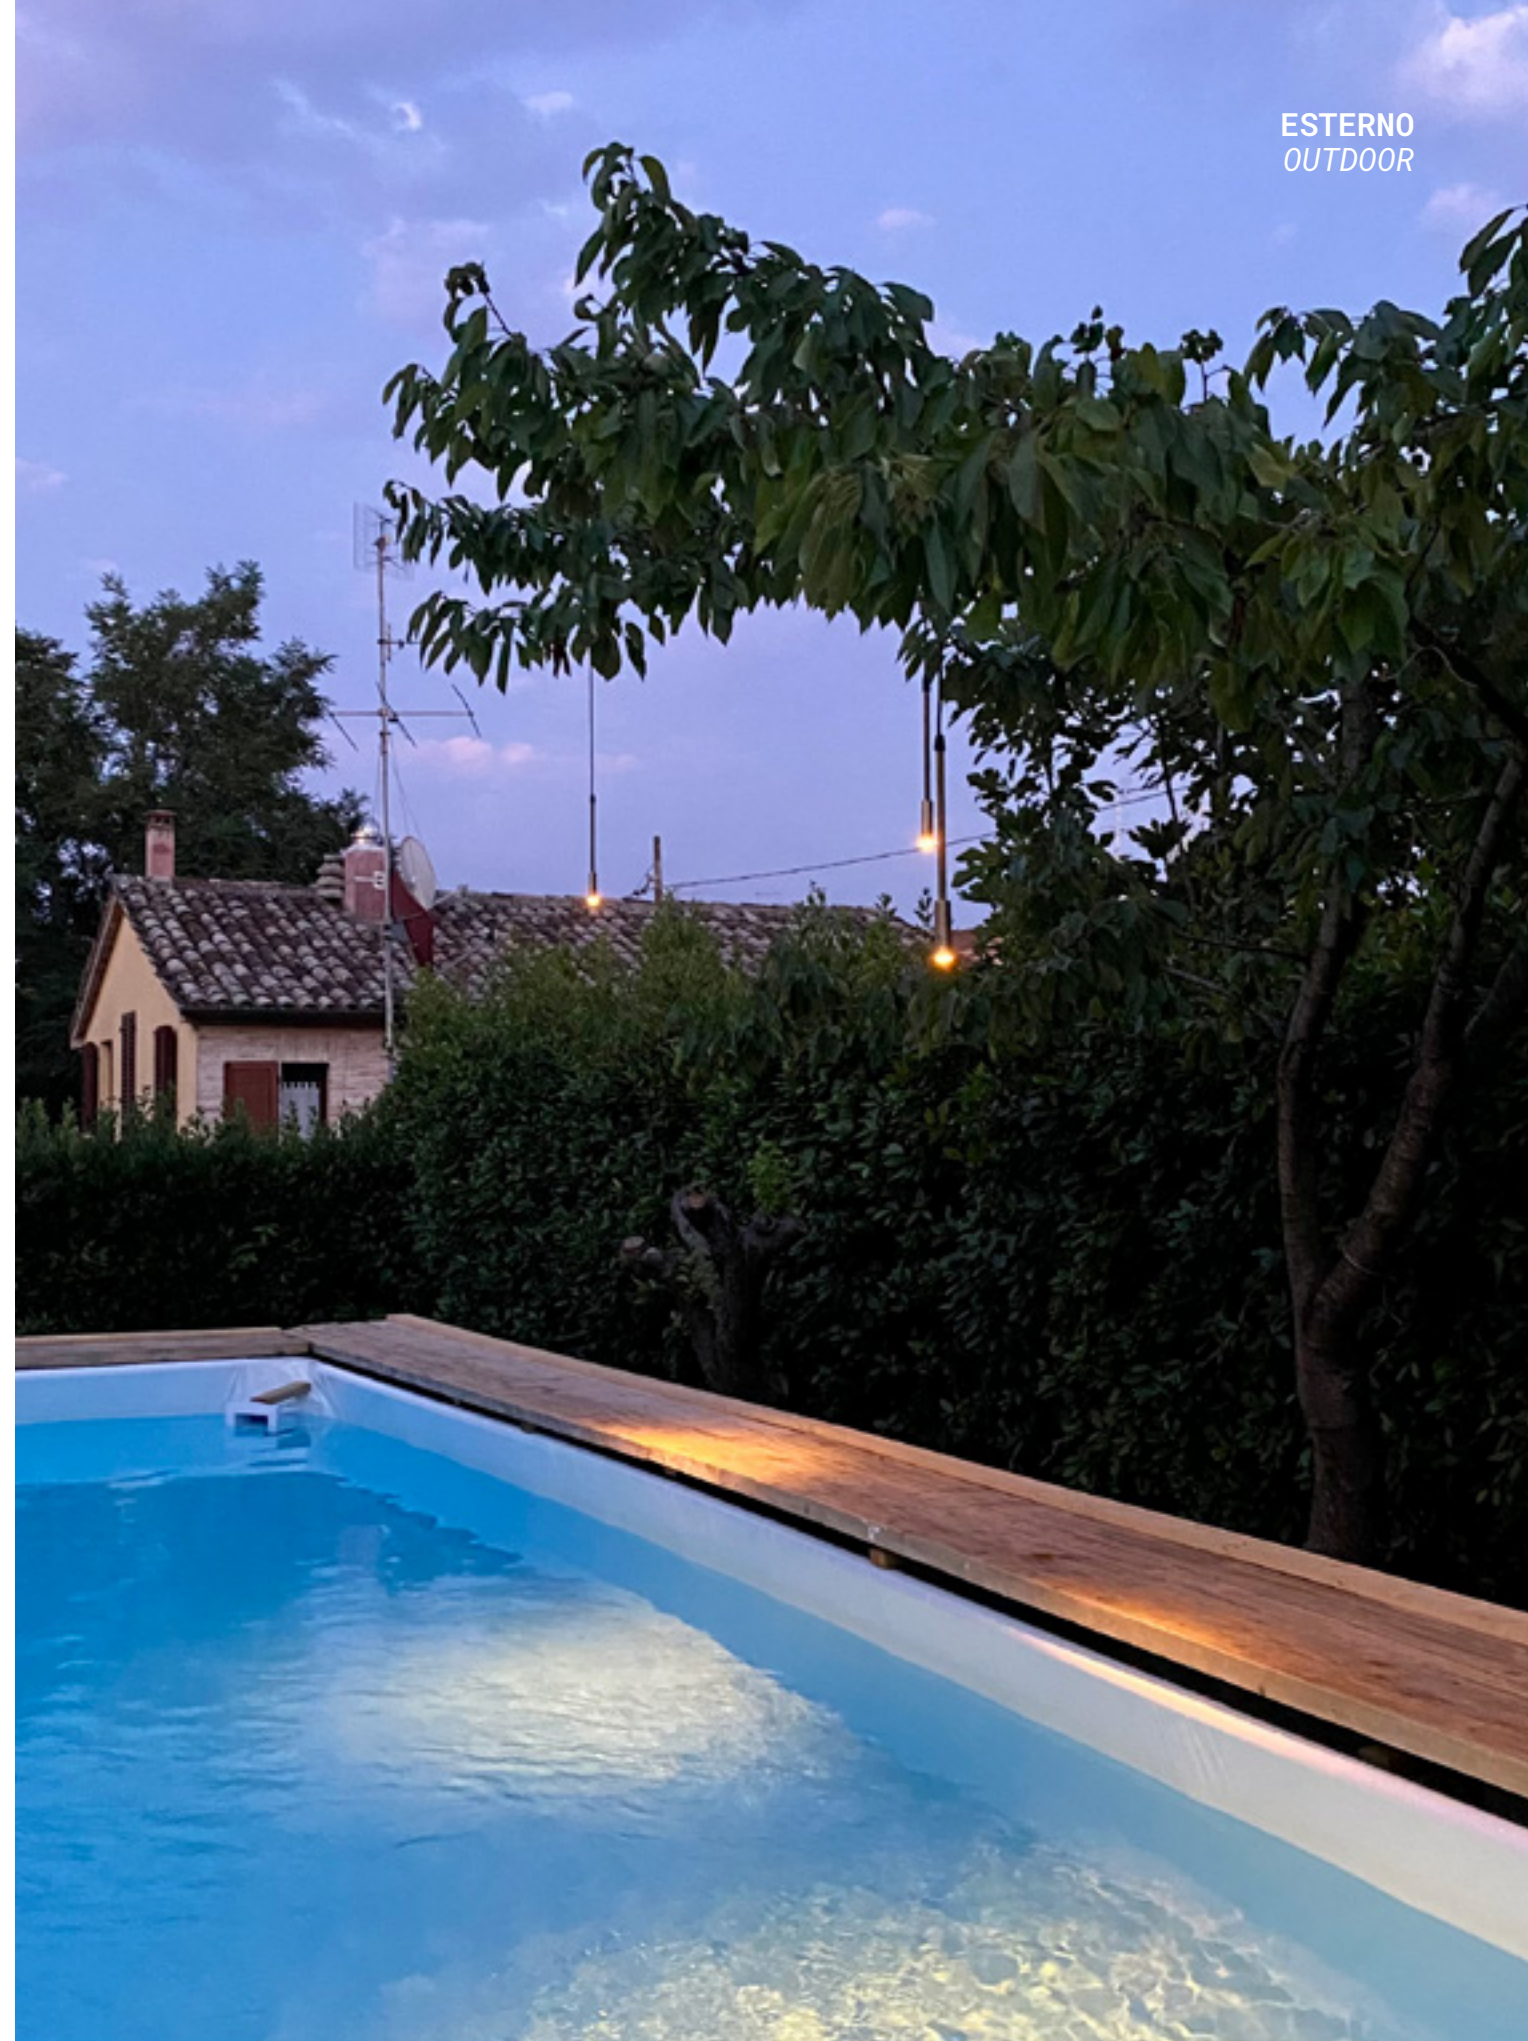

10.051
LED 350mA 1W
2700K 140Lm
CE IP65

GOCCIA DI LUCE

Corpo in ottone naturale, LED luce calda, cavo di alimentazione in neoprene, driver incluso da installare remoto.

Natural brass, warm white LED, neoprene electric wire, driver included to be installed separately.