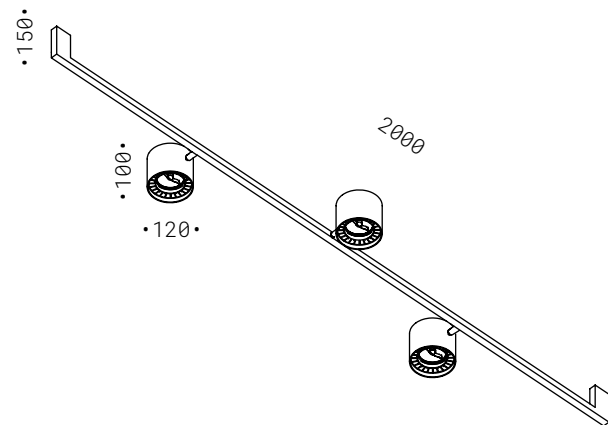

70.062.AN.12
AR111 - 12V
CE IP20

70.062.AN.230
AR111 - 230V
CE IP20

MANIGLIA CENTOUNDICI CON ANELLO ALTO

Corpo in ferro nero con saldature smerigliate, anelli alti in alluminio in verniciatura ferro, orientabili. Lampadine non incluse.

Raw black iron with sanded welds, aluminium rings in matte iron painted, adjustable. Bulbs not included.

PARETE/SOFFITTO
WALL/CEILING

Progetto Designer Cristina Zanni, abitazione privata