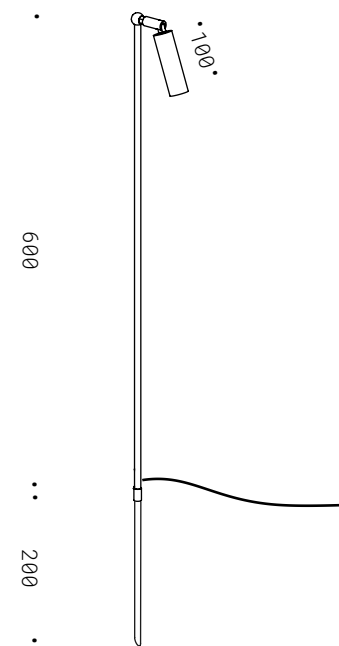

30.032
LED 350mA 3W
2700K 420Lm
CE IP65

* Su richiesta: versione 12V 4,5W
* On request: 12V 4,5W version

SPOTTINO SU ASTA

Corpo in ferro ed alluminio in zincatura e verniciatura, cilindro orientabile, LED luce calda, driver incluso da installare remoto.

*Su richiesta: picchetto per fissaggio in terreno.

Iron and aluminium, galvanized and painted structure, adjustable cylinder, warm white LED, driver included to be installed separately.

*On request: stake for ground fixing.