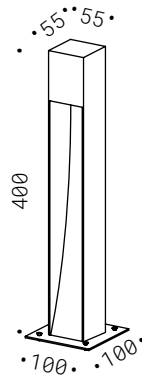

FUORI TERRA MINI

30.030
LED 500mA
2700/3000K 210Lm
CE IP65

FUORI TERRA MAXI

30.031
LED 500mA
2700/3000K 210Lm
CE IP65