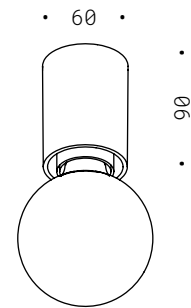

SOLA PLAFONE

70.058
E27 - 230V
CE ⚡ IP20

RILUCE INCASSO

70.058.VT.INC
LED trittico 350mA 3W
2700K 400Lm
CE ⚡ IP20

SOLA INCASSO / SOLA PLAFONE / RILUCE INCASSO

Corpo in ferro nero per la versione a soffitto, cilindro in alluminio in verniciatura bianco caldo per le versioni ad incasso con portalampada E27 oppure LED luce calda e vetro decorativo trasparente. Lampadine non incluse.

Raw black iron for ceiling version, matte white painted aluminium cylinder for recessed versions with E27 lamp holder or warm white LED and transparent decorative glass. Bulbs not included.