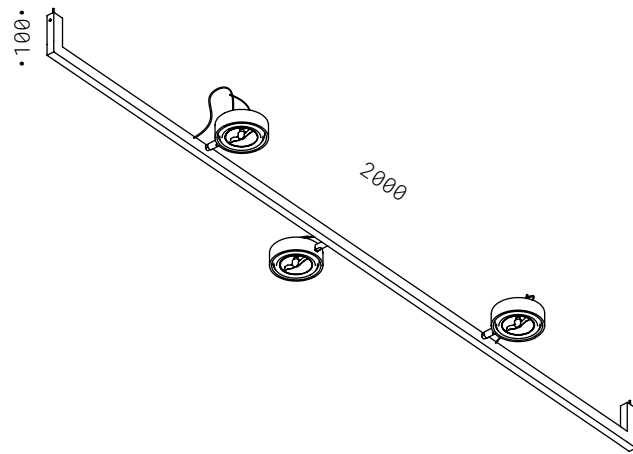

70.029.12
AR111 - 12V
CE □ IP20

70.029.230
GU10 AR111 - 230V
CE ⊕ IP20

Versione stacco soffitto a 150mm
150mm height version

70.028.12
AR111 - 12V
CE □ IP20

70.028.230
GU10 AR111 - 230V
CE ⊕ IP20

Versione stacco soffitto a 150mm
150mm height version

MANIGLIA CENTOUNDICI

Corpo in ferro nero con saldature smerigliate, anelli in alluminio in verniciatura ferro, orientabili, alimentatore incluso da installare remoto. Lampadine non incluse.

Raw black iron with sanded welds, aluminium rings in matte iron painted, adjustable, transformer included to be installed separately. Bulbs not included.