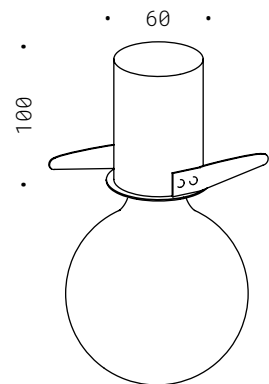

SOLA PLAFONE

70.058
E27 - 230V
CE ⚡ IP20

RILUCE INCASSO

70.058.VT.INC
LED trittico 350mA 3W
2700K 400Lm
CE ⚡ IP20

SOLA INCASSO / SOLA PLAFONE / RILUCE INCASSO

Corpo in ferro nero per la versione a soffitto, cilindro in alluminio in verniciatura bianco caldo per le versioni ad incasso con portalampada E27 oppure LED luce calda e vetro decorativo trasparente. Lampadine non incluse.

Raw black iron for ceiling version, matte white painted aluminium cylinder for recessed versions with E27 lamp holder or warm white LED and transparent decorative glass. Bulbs not included.