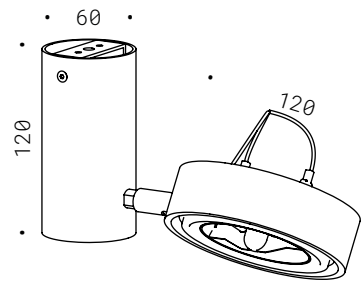

BICCHIERE CENTOUNDICI

70.022.1X
AR111 - 12V
CE IP20