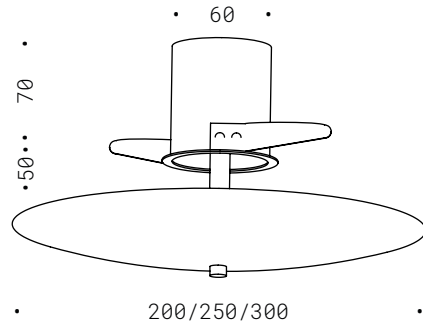

Natural brass, mirrored LED bulb included.

PARETE/SOFFITTO
WALL/CEILING

031

"Illumina la mente."

PIASTRA E27

Corpo in ferro, misure differenti. Lampadine non incluse.

Iron, different sizes. Bulbs not included.