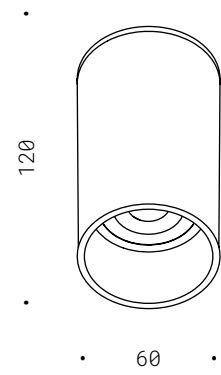

Corpo in ferro ed alluminio in verniciatura nero opaco, cilindro orientabile, particolari in ottone, lampadina LED inclusa.

Iron and aluminium, matte black painted, adjustable cylinder, brass details, LED bulb included.