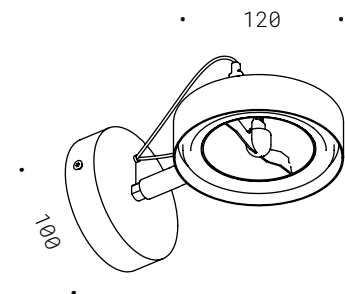

ANELLO BASSO SU TONDO

70.091.T
AR111 - 12V
CE IP20