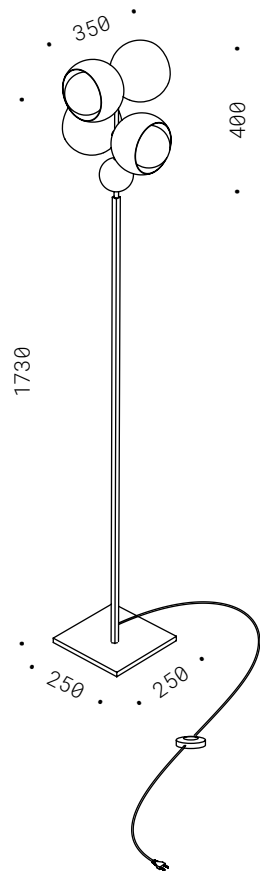

Iron and aluminium, light etched finish, dimmer, LED bulb included.

30.022
E27 230V 4W
DIM. 2500K 250 Lm
CE IP20

031
SOLE 2X

Corpo in ottone naturale, ciotole orientabili, lampadine LED specchiate incluse, dimmer passacavo.
Natural brass, adjustable bowls, mirrored LED bulbs included, dimmer.