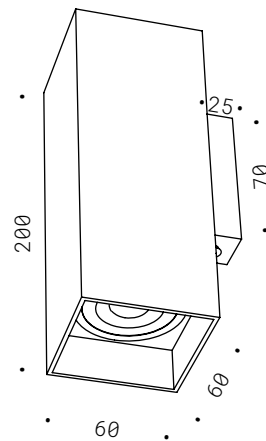

BIEMMISSIONE

70.045.PA.2X
GU10 - 230V
CE ⚡ IP20

MONOEMISSIONE

70.045.PA.1X
GU10 - 230V
CE ⚡ IP20

CUBO PARETE

Corpo in ferro nero con saldature smerigliate, monoemissione o biemissione.
Lampadine non incluse.

Raw black iron with sanded welds, single or double emission. Bulbs not included.